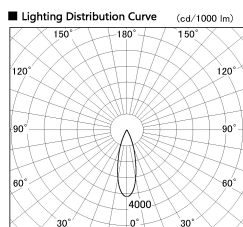

Item no. SD387-0635W9035-IK

Series Name: Cledy Micro Tracklight (SD387-IK)

Installation	Track mount
Type	
Fixture wattage	6W
Beam angle	29 deg
Color Temp.	3500K
CRI	Ra>90
Luminous	483 lm lm
Body	Die-cast aluminum alloy
Body finish	White
Trim finish	White
Reflector finish	N/A
IP Rate	IP20
Light source	COB module
Input Voltage	AC220~240V
Dimming Type	Dimmable
Certificate	CE, CCC
Cut Hole	N/A