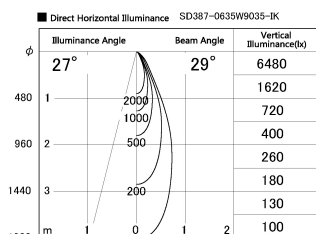

Item no. SD387-0635W9035-IK

Series Name: Cledy Micro Tracklight (SD387-IK)

Installation	Track mount
Type	
Fixture wattage	6W
Beam angle	29 deg
Color Temp.	3500K
CRI	Ra>90
Luminous	483 lm lm
Body	Die-cast aluminum alloy
Body finish	White
Trim finish	White
Reflector finish	N/A
IP Rate	IP20
Light source	COB module
Input Voltage	AC220~240V
Dimming Type	Dimmable
Certificate	CE, CCC
Cut Hole	N/A