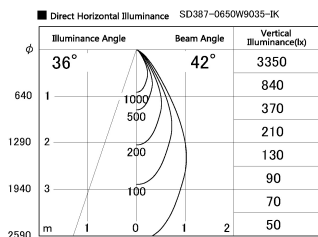

Item no. SD387-0650W9035-IK

Series Name: Cledy Micro Tracklight (SD387-IK)

Installation	Track mount
Type	
Fixture wattage	6W
Beam angle	42 deg
Color Temp.	3500K
CRI	Ra>90
Luminous	442 lm lm
Body	Die-cast aluminum alloy
Body finish	White
Trim finish	White
Reflector finish	N/A
IP Rate	IP20
Light source	COB module
Input Voltage	AC220~240V
Dimming Type	Dimmable
Certificate	CE, CCC
Cut Hole	N/A