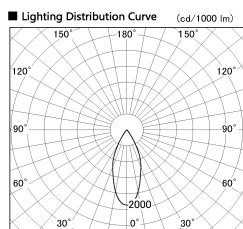

Item no. SD387-0650W9035-IK

Series Name: Cledy Micro Tracklight (SD387-IK)

Installation	Track mount
Type	Cledy Micro Tracklight (SD387-IK)
Fixture wattage	6W
Beam angle	42 deg
Color Temp.	3500K
CRI	Ra>90
Luminous	442 lm lm
Body	Die-cast aluminum alloy
Body finish	White
Trim finish	White
Reflector finish	N/A
IP Rate	IP20
Light source	COB module
Input Voltage	AC220~240V
Dimming Type	Dimmable
Certificate	CE, CCC
Cut Hole	N/A