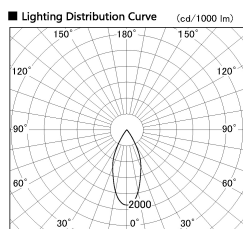

Item no. SD387-0650W9035-IK

Series Name: Cledy Micro Tracklight (SD387-IK)

Installation	Track mount
Type	
Fixture wattage	6W
Beam angle	42 deg
Color Temp.	3500K
CRI	Ra>90
Luminous	442 lm lm
Body	Die-cast aluminum alloy
Body finish	White
Trim finish	White
Reflector finish	N/A
IP Rate	IP20
Light source	COB module
Input Voltage	AC220~240V
Dimming Type	Dimmable
Certificate	CE, CCC
Cut Hole	N/A