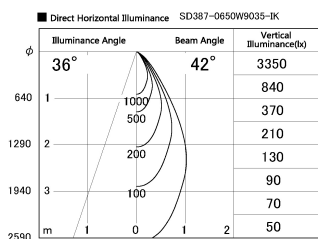

Item no. SD387-0650W9035-IK

Series Name: Cledy Micro Tracklight (SD387-IK)

Installation	Track mount
Type	Cledy Micro Tracklight (SD387-IK)
Fixture wattage	6W
Beam angle	42 deg
Color Temp.	3500K
CRI	Ra>90
Luminous	442 lm lm
Body	Die-cast aluminum alloy
Body finish	White
Trim finish	White
Reflector finish	N/A
IP Rate	IP20
Light source	COB module
Input Voltage	AC220~240V
Dimming Type	Dimmable
Certificate	CE, CCC
Cut Hole	N/A