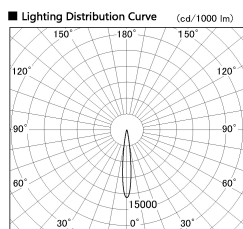

Item no. SD387-0615W9040-IK

Series Name: Cledy Micro Tracklight (SD387-IK)

■ Direct Horizontal Illuminance SD387-0615W9040-IK

φ	Illuminance Angle	Beam Angle	Vertical Illuminance (lx)
210	12°	13°	21560
1			5390
			2400
420			1350
2			860
			600
630			440
3			340
840			

Installation	Track mount
Type	Cledy Micro Tracklight (SD387-IK)
Fixture wattage	6W
Beam angle	13 deg
Color Temp.	4000K
CRI	Ra>90
Luminous	421 lm lm
Body	Die-cast aluminum alloy
Body finish	White
Trim finish	White
Reflector finish	N/A
IP Rate	IP20
Light source	COB module
Input Voltage	AC220~240V
Dimming Type	Dimmable
Certificate	CE, CCC
Cut Hole	N/A