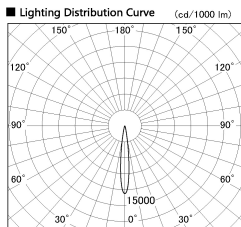

Item no. SD387-0615W9040-IK

Series Name: Cledy Micro Tracklight (SD387-IK)

■ Direct Horizontal Illuminance SD387-0615W9040-IK

φ	Illuminance Angle	Beam Angle	Vertical Illuminance (lx)
	12°	13°	21560
210	10000		5390
	5000		2400
420	2000		1350
	1000		860
630	500		600
840			440
m	1	0	340

Installation	Track mount
Type	
Fixture wattage	6W
Beam angle	13 deg
Color Temp.	4000K
CRI	Ra>90
Luminous	421 lm lm
Body	Die-cast aluminum alloy
Body finish	White
Trim finish	White
Reflector finish	N/A
IP Rate	IP20
Light source	COB module
Input Voltage	AC220~240V
Dimming Type	Dimmable
Certificate	CE, CCC
Cut Hole	N/A