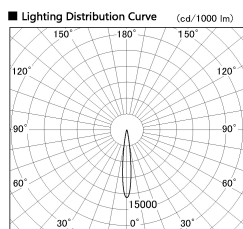

Item no. SD387-0615W9040-IK

Series Name: Cledy Micro Tracklight
(SD387-IK)

■ Direct Horizontal Illuminance SD387-0615W9040-IK

φ	Illuminance Angle	Beam Angle	Vertical Illuminance (lx)
210	12°	13°	21560
1	10000		5390
	5000		2400
420	2000		1350
2	1000		860
630	500		600
3			440
840			340

Installation	Track mount
Type	Cledy Micro Tracklight (SD387-IK)
Fixture wattage	6W
Beam angle	13 deg
Color Temp.	4000K
CRI	Ra>90
Luminous	421 lm lm
Body	Die-cast aluminum alloy
Body finish	White
Trim finish	White
Reflector finish	N/A
IP Rate	IP20
Light source	COB module
Input Voltage	AC220~240V
Dimming Type	Dimmable
Certificate	CE, CCC
Cut Hole	N/A