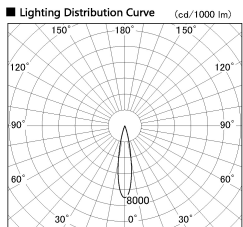

Item no. SD387-0625W9040-IK

Series Name: Cledy Micro Tracklight (SD387-IK)

■ Direct Horizontal Illuminance SD387-0625W9040-IK

Illuminance Angle	Beam Angle	Vertical Illuminance (lx)
20°	20°	14060
1		3510
2		1560
3		880
5		560
10		390
20		290
30		220

Installation	Track mount
Type	
Fixture wattage	6W
Beam angle	20 deg
Color Temp.	4000K
CRI	Ra>90
Luminous	485 lm lm
Body	Die-cast aluminum alloy
Body finish	White
Trim finish	White
Reflector finish	N/A
IP Rate	IP20
Light source	COB module
Input Voltage	AC220~240V
Dimming Type	Dimmable
Certificate	CE, CCC
Cut Hole	N/A