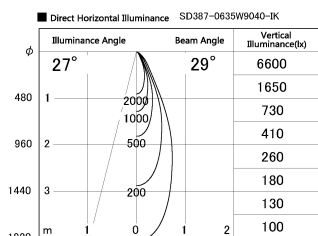

Item no. SD387-0635W9040-IK

Series Name: Cledy Micro Tracklight (SD387-IK)

Installation	Track mount
Type	
Fixture wattage	6W
Beam angle	29 deg
Color Temp.	4000K
CRI	Ra>90
Luminous	492 lm lm
Body	Die-cast aluminum alloy
Body finish	White
Trim finish	White
Reflector finish	N/A
IP Rate	IP20
Light source	COB module
Input Voltage	AC220~240V
Dimming Type	Dimmable
Certificate	CE, CCC
Cut Hole	N/A