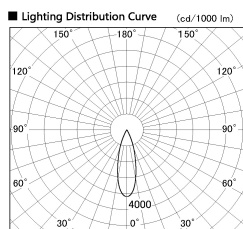

Item no. SD387-0635W9040-IK

Series Name: Cledy Micro Tracklight (SD387-IK)

Installation	Track mount
Type	
Fixture wattage	6W
Beam angle	29 deg
Color Temp.	4000K
CRI	Ra>90
Luminous	492 lm lm
Body	Die-cast aluminum alloy
Body finish	White
Trim finish	White
Reflector finish	N/A
IP Rate	IP20
Light source	COB module
Input Voltage	AC220~240V
Dimming Type	Dimmable
Certificate	CE, CCC
Cut Hole	N/A