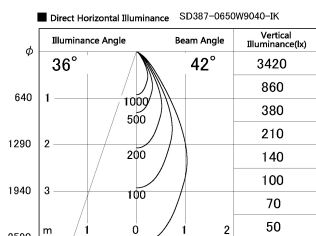

Item no. SD387-0650W9040-1K

Series Name: Cledy Micro Tracklight
(SD387-1K)

Installation	Track mount
Type	Cledy Micro Tracklight (SD387-1K)
Fixture wattage	6W
Beam angle	42 deg
Color Temp.	4000K
CRI	Ra>90
Luminous	451 lm lm
Body	Die-cast aluminum alloy
Body finish	White
Trim finish	White
Reflector finish	N/A
IP Rate	IP20
Light source	COB module
Input Voltage	AC220~240V
Dimming Type	Dimmable
Certificate	CE, CCC
Cut Hole	N/A