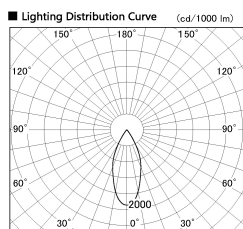

Item no. SD387-0650W9040-1K

Series Name: Cledy Micro Tracklight
(SD387-1K)

Installation	Track mount
Type	Cledy Micro Tracklight (SD387-1K)
Fixture wattage	6W
Beam angle	42 deg
Color Temp.	4000K
CRI	Ra>90
Luminous	451 lm lm
Body	Die-cast aluminum alloy
Body finish	White
Trim finish	White
Reflector finish	N/A
IP Rate	IP20
Light source	COB module
Input Voltage	AC220~240V
Dimming Type	Dimmable
Certificate	CE, CCC
Cut Hole	N/A