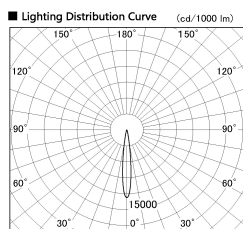

Item no. SD387-0615B9027-IK

Series Name: Cledy Micro Tracklight
(SD387-IK)

■ Direct Horizontal Illuminance SD387-0615B9027-IK

φ	Illuminance Angle	Beam Angle	Vertical Illuminance (lx)
1	12°	13°	19510
210			4880
420			2170
630			1220
840			780
			540
			400
			300

Installation	Track mount
Type	
Fixture wattage	6W
Beam angle	13 deg
Color Temp.	2700K
CRI	Ra>90
Luminous	381 lm lm
Body	Die-cast aluminum alloy
Body finish	Black
Trim finish	Black
Reflector finish	N/A
IP Rate	IP20
Light source	COB module
Input Voltage	AC220~240V
Dimming Type	Dimmable
Certificate	CE, CCC
Cut Hole	N/A