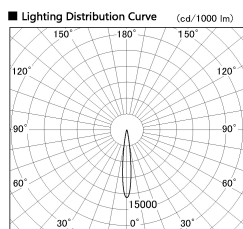

Item no. SD387-0615B9027-IK

Series Name: Cledy Micro Tracklight  
(SD387-IK)

Installation	Track mount
Type	Cledy Micro Tracklight (SD387-IK)
Fixture wattage	6W
Beam angle	13 deg
Color Temp.	2700K
CRI	Ra>90
Luminous	381 lm lm
Body	Die-cast aluminum alloy
Body finish	Black
Trim finish	Black
Reflector finish	N/A
IP Rate	IP20
Light source	COB module
Input Voltage	AC220~240V
Dimming Type	Dimmable
Certificate	CE, CCC
Cut Hole	N/A