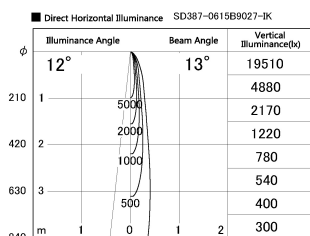

Item no. SD387-0615B9027-IK

Series Name: Cledy Micro Tracklight  
(SD387-IK)

Installation	Track mount
Type	Cledy Micro Tracklight (SD387-IK)
Fixture wattage	6W
Beam angle	13 deg
Color Temp.	2700K
CRI	Ra>90
Luminous	381 lm lm
Body	Die-cast aluminum alloy
Body finish	Black
Trim finish	Black
Reflector finish	N/A
IP Rate	IP20
Light source	COB module
Input Voltage	AC220~240V
Dimming Type	Dimmable
Certificate	CE, CCC
Cut Hole	N/A