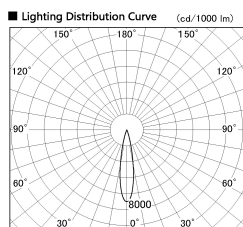

Item no. SD387-0625B9027-IK

Series Name: Cledy Micro Tracklight
(SD387-IK)

Installation	Track mount
Type	Cledy Micro Tracklight (SD387-IK)
Fixture wattage	6W
Beam angle	20 deg
Color Temp.	2700K
CRI	Ra>90
Luminous	440 lm lm
Body	Die-cast aluminum alloy
Body finish	Black
Trim finish	Black
Reflector finish	N/A
IP Rate	IP20
Light source	COB module
Input Voltage	AC220~240V
Dimming Type	Dimmable
Certificate	CE, CCC
Cut Hole	N/A