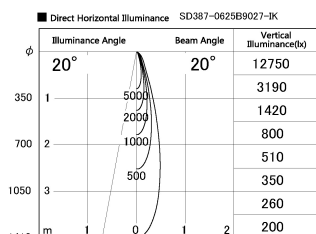

Item no. SD387-0625B9027-IK

Series Name: Cledy Micro Tracklight
(SD387-IK)

Installation	Track mount
Type	Cledy Micro Tracklight (SD387-IK)
Fixture wattage	6W
Beam angle	20 deg
Color Temp.	2700K
CRI	Ra>90
Luminous	440 lm lm
Body	Die-cast aluminum alloy
Body finish	Black
Trim finish	Black
Reflector finish	N/A
IP Rate	IP20
Light source	COB module
Input Voltage	AC220~240V
Dimming Type	Dimmable
Certificate	CE, CCC
Cut Hole	N/A