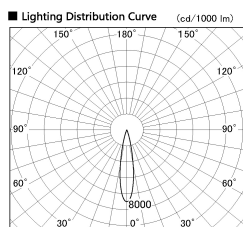

Item no. SD387-0625B9027-IK

Series Name: Cledy Micro Tracklight
(SD387-IK)

■ Direct Horizontal Illuminance SD387-0625B9027-IK

Illuminance Angle	Beam Angle	Vertical Illuminance (lx)
20°	20°	12750
		3190
		1420
		800
		510
		350
		260
		200

Installation	Track mount
Type	
Fixture wattage	6W
Beam angle	20 deg
Color Temp.	2700K
CRI	Ra>90
Luminous	440 lm lm
Body	Die-cast aluminum alloy
Body finish	Black
Trim finish	Black
Reflector finish	N/A
IP Rate	IP20
Light source	COB module
Input Voltage	AC220~240V
Dimming Type	Dimmable
Certificate	CE, CCC
Cut Hole	N/A