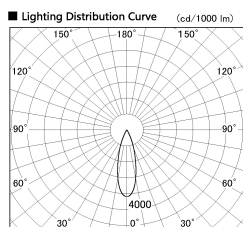

Item no. SD387-0635B9027-IK

Series Name: Cledy Micro Tracklight  
(SD387-IK)

■ Direct Horizontal Illuminance SD387-0635B9027-IK

Illuminance Angle	Beam Angle	Vertical Illuminance (lx)
27°	29°	5970
1		1490
2		660
3		370
1920		240
		170
		120
		90

Installation	Track mount
Type	
Fixture wattage	6W
Beam angle	29 deg
Color Temp.	2700K
CRI	Ra>90
Luminous	445 lm lm
Body	Die-cast aluminum alloy
Body finish	Black
Trim finish	Black
Reflector finish	N/A
IP Rate	IP20
Light source	COB module
Input Voltage	AC220~240V
Dimming Type	Dimmable
Certificate	CE, CCC
Cut Hole	N/A