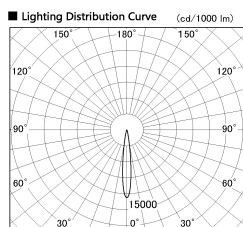

Item no. SD387-0615B9030-IK

Series Name: Cledy Micro Tracklight  
(SD387-IK)

■ Direct Horizontal Illuminance SD387-0615B9030-IK

φ	Illuminance Angle	Beam Angle	Vertical Illuminance (lx)
	12°	13°	20330
210	10000		5080
	5000		2260
420	2000		1270
	1000		810
630	500		560
840			410
m	1	0 1 2	320

Installation	Track mount
Type	Cledy Micro Tracklight (SD387-IK)
Fixture wattage	6W
Beam angle	13 deg
Color Temp.	3000K
CRI	Ra>90
Luminous	397 lm lm
Body	Die-cast aluminum alloy
Body finish	Black
Trim finish	Black
Reflector finish	N/A
IP Rate	IP20
Light source	COB module
Input Voltage	AC220~240V
Dimming Type	Dimmable
Certificate	CE, CCC
Cut Hole	N/A