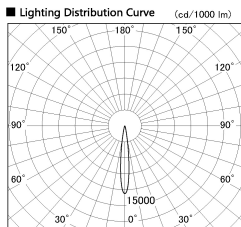

Item no. SD387-0615B9030-IK

Series Name: Cledy Micro Tracklight
(SD387-IK)

■ Direct Horizontal Illuminance SD387-0615B9030-IK

φ	Illuminance Angle	Beam Angle	Vertical Illuminance (lx)
	12°	13°	20330
1	10000		5080
2	5000		2260
3	2000		1270
4	1000		810
5	500		560
6	200		410
8	100		320

Installation	Track mount
Type	
Fixture wattage	6W
Beam angle	13 deg
Color Temp.	3000K
CRI	Ra>90
Luminous	397 lm lm
Body	Die-cast aluminum alloy
Body finish	Black
Trim finish	Black
Reflector finish	N/A
IP Rate	IP20
Light source	COB module
Input Voltage	AC220~240V
Dimming Type	Dimmable
Certificate	CE, CCC
Cut Hole	N/A