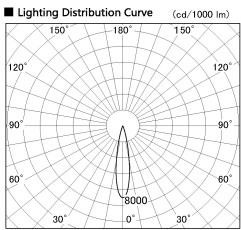

Item no. SD387-0625B9030-IK

Series Name: Cledy Micro Tracklight  
(SD387-IK)

■ Direct Horizontal Illuminance SD387-0625B9030-IK

φ	Illuminance Angle	Beam Angle	Vertical Illuminance (lx)
350	20°	20°	13270
700	20°	20°	3320
1050	20°	20°	1470
1410	20°	20°	830
			530
			370
			270
			210

Installation	Track mount
Type	Cledy Micro Tracklight (SD387-IK)
Fixture wattage	6W
Beam angle	20 deg
Color Temp.	3000K
CRI	Ra>90
Luminous	458 lm lm
Body	Die-cast aluminum alloy
Body finish	Black
Trim finish	Black
Reflector finish	N/A
IP Rate	IP20
Light source	COB module
Input Voltage	AC220~240V
Dimming Type	Dimmable
Certificate	CE, CCC
Cut Hole	N/A