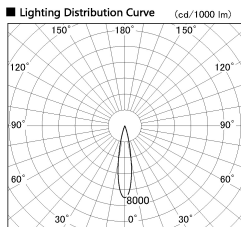

Item no. SD387-0625B9030-IK

Series Name: Cledy Micro Tracklight
(SD387-IK)

Installation	Track mount
Type	
Fixture wattage	6W
Beam angle	20 deg
Color Temp.	3000K
CRI	Ra>90
Luminous	458 lm lm
Body	Die-cast aluminum alloy
Body finish	Black
Trim finish	Black
Reflector finish	N/A
IP Rate	IP20
Light source	COB module
Input Voltage	AC220~240V
Dimming Type	Dimmable
Certificate	CE, CCC
Cut Hole	N/A