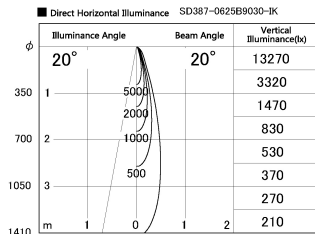

Item no. SD387-0625B9030-IK

Series Name: Cledy Micro Tracklight
(SD387-IK)

Installation	Track mount
Type	
Fixture wattage	6W
Beam angle	20 deg
Color Temp.	3000K
CRI	Ra>90
Luminous	458 lm lm
Body	Die-cast aluminum alloy
Body finish	Black
Trim finish	Black
Reflector finish	N/A
IP Rate	IP20
Light source	COB module
Input Voltage	AC220~240V
Dimming Type	Dimmable
Certificate	CE, CCC
Cut Hole	N/A