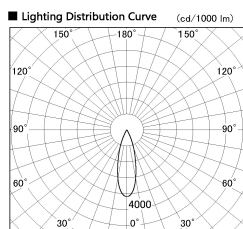

Item no. SD387-0635B9030-IK

Series Name: Cledy Micro Tracklight
(SD387-IK)

Installation	Track mount
Type	Cledy Micro Tracklight (SD387-IK)
Fixture wattage	6W
Beam angle	29 deg
Color Temp.	3000K
CRI	Ra>90
Luminous	464 lm lm
Body	Die-cast aluminum alloy
Body finish	Black
Trim finish	Black
Reflector finish	N/A
IP Rate	IP20
Light source	COB module
Input Voltage	AC220~240V
Dimming Type	Dimmable
Certificate	CE, CCC
Cut Hole	N/A