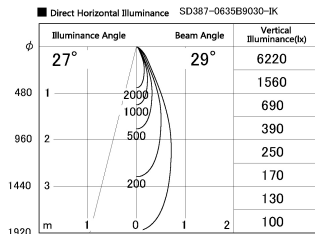

Item no. SD387-0635B9030-IK

Series Name: Cledy Micro Tracklight
(SD387-IK)

Installation	Track mount
Type	
Fixture wattage	6W
Beam angle	29 deg
Color Temp.	3000K
CRI	Ra>90
Luminous	464 lm lm
Body	Die-cast aluminum alloy
Body finish	Black
Trim finish	Black
Reflector finish	N/A
IP Rate	IP20
Light source	COB module
Input Voltage	AC220~240V
Dimming Type	Dimmable
Certificate	CE, CCC
Cut Hole	N/A