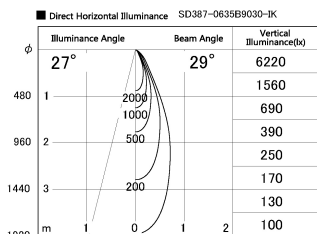

Item no. SD387-0635B9030-IK

Series Name: Cledy Micro Tracklight
(SD387-IK)

Installation	Track mount
Type	Cledy Micro Tracklight (SD387-IK)
Fixture wattage	6W
Beam angle	29 deg
Color Temp.	3000K
CRI	Ra>90
Luminous	464 lm lm
Body	Die-cast aluminum alloy
Body finish	Black
Trim finish	Black
Reflector finish	N/A
IP Rate	IP20
Light source	COB module
Input Voltage	AC220~240V
Dimming Type	Dimmable
Certificate	CE, CCC
Cut Hole	N/A