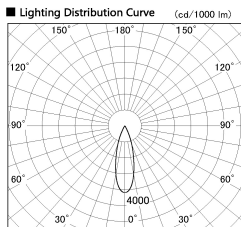

Item no. SD387-0635B9030-IK

Series Name: Cledy Micro Tracklight
(SD387-IK)

Installation	Track mount
Type	
Fixture wattage	6W
Beam angle	29 deg
Color Temp.	3000K
CRI	Ra>90
Luminous	464 lm lm
Body	Die-cast aluminum alloy
Body finish	Black
Trim finish	Black
Reflector finish	N/A
IP Rate	IP20
Light source	COB module
Input Voltage	AC220~240V
Dimming Type	Dimmable
Certificate	CE, CCC
Cut Hole	N/A