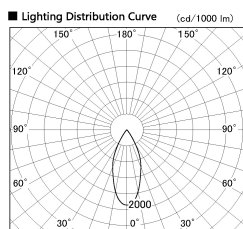

Item no. SD387-0650B9030-IK

Series Name: Cledy Micro Tracklight
(SD387-IK)

Installation	Track mount
Type	
Fixture wattage	6W
Beam angle	42 deg
Color Temp.	3000K
CRI	Ra>90
Luminous	425 lm lm
Body	Die-cast aluminum alloy
Body finish	Black
Trim finish	Black
Reflector finish	N/A
IP Rate	IP20
Light source	COB module
Input Voltage	AC220~240V
Dimming Type	Dimmable
Certificate	CE, CCC
Cut Hole	N/A