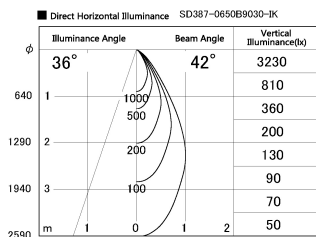

Item no. SD387-0650B9030-IK

Series Name: Cledy Micro Tracklight
(SD387-IK)

Installation	Track mount
Type	
Fixture wattage	6W
Beam angle	42 deg
Color Temp.	3000K
CRI	Ra>90
Luminous	425 lm lm
Body	Die-cast aluminum alloy
Body finish	Black
Trim finish	Black
Reflector finish	N/A
IP Rate	IP20
Light source	COB module
Input Voltage	AC220~240V
Dimming Type	Dimmable
Certificate	CE, CCC
Cut Hole	N/A