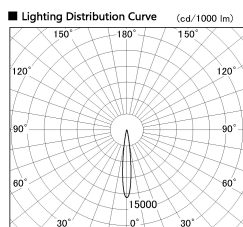

Item no. SD387-0615B9035-IK

Series Name: Cledy Micro Tracklight
(SD387-IK)

■ Direct Horizontal Illuminance SD387-0615B9035-IK

Illuminance Angle	Beam Angle	Vertical Illuminance (lx)
12°	13°	21150
1		5290
2		2350
3		1320
4		850
5		590
6		430
840 m		330

Installation	Track mount
Type	
Fixture wattage	6W
Beam angle	13 deg
Color Temp.	3500K
CRI	Ra>90
Luminous	413 lm lm
Body	Die-cast aluminum alloy
Body finish	Black
Trim finish	Black
Reflector finish	N/A
IP Rate	IP20
Light source	COB module
Input Voltage	AC220~240V
Dimming Type	Dimmable
Certificate	CE, CCC
Cut Hole	N/A