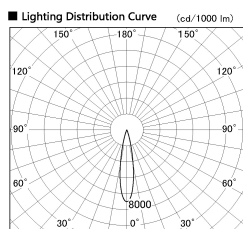

Item no. SD387-0625B9035-IK

Series Name: Cledy Micro Tracklight
(SD387-IK)

■ Direct Horizontal Illuminance SD387-0625B9035-IK

Illuminance Angle	Beam Angle	Vertical Illuminance (lx)
20°	20°	13790
1		3450
2		1530
3		860
500		550
1000		380
2000		280
5000		220

Installation	Track mount
Type	Cledy Micro Tracklight (SD387-IK)
Fixture wattage	6W
Beam angle	20 deg
Color Temp.	3500K
CRI	Ra>90
Luminous	476 lm lm
Body	Die-cast aluminum alloy
Body finish	Black
Trim finish	Black
Reflector finish	N/A
IP Rate	IP20
Light source	COB module
Input Voltage	AC220~240V
Dimming Type	Dimmable
Certificate	CE, CCC
Cut Hole	N/A