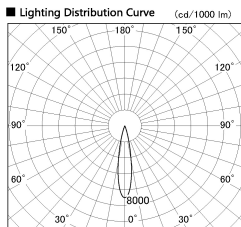

Item no. SD387-0625B9035-IK

Series Name: Cledy Micro Tracklight
(SD387-IK)

■ Direct Horizontal Illuminance SD387-0625B9035-IK

Illuminance Angle	Beam Angle	Vertical Illuminance (lx)
20°	20°	13790
1		3450
2		1530
3		860
500		550
1000		380
2000		280
5000		220

Installation	Track mount
Type	
Fixture wattage	6W
Beam angle	20 deg
Color Temp.	3500K
CRI	Ra>90
Luminous	476 lm lm
Body	Die-cast aluminum alloy
Body finish	Black
Trim finish	Black
Reflector finish	N/A
IP Rate	IP20
Light source	COB module
Input Voltage	AC220~240V
Dimming Type	Dimmable
Certificate	CE, CCC
Cut Hole	N/A