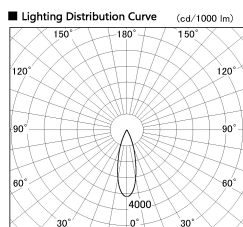

Item no. SD387-0635B9035-IK

Series Name: Cledy Micro Tracklight  
(SD387-IK)

Installation	Track mount
Type	
Fixture wattage	6W
Beam angle	29 deg
Color Temp.	3500K
CRI	Ra>90
Luminous	483 lm lm
Body	Die-cast aluminum alloy
Body finish	Black
Trim finish	Black
Reflector finish	N/A
IP Rate	IP20
Light source	COB module
Input Voltage	AC220~240V
Dimming Type	Dimmable
Certificate	CE, CCC
Cut Hole	N/A