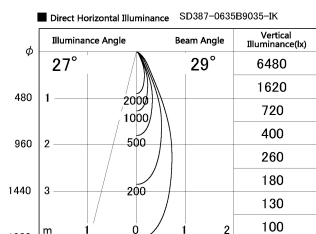

Item no. SD387-0635B9035-IK

Series Name: Cledy Micro Tracklight  
(SD387-IK)

Installation	Track mount
Type	
Fixture wattage	6W
Beam angle	29 deg
Color Temp.	3500K
CRI	Ra>90
Luminous	483 lm lm
Body	Die-cast aluminum alloy
Body finish	Black
Trim finish	Black
Reflector finish	N/A
IP Rate	IP20
Light source	COB module
Input Voltage	AC220~240V
Dimming Type	Dimmable
Certificate	CE, CCC
Cut Hole	N/A