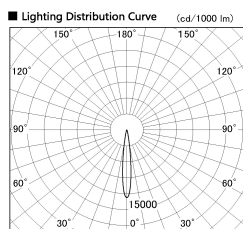

Item no. SD387-0615B9040-IK

Series Name: Cledy Micro Tracklight  
(SD387-IK)

■ Direct Horizontal Illuminance SD387-0615B9040-IK

φ	Illuminance Angle	Beam Angle	Vertical Illuminance (lx)
	12°	13°	21560
210	10000		5390
	5000		2400
420	2000		1350
	1000		860
630	500		600
			440
840			340

Installation	Track mount
Type	
Fixture wattage	6W
Beam angle	13 deg
Color Temp.	4000K
CRI	Ra>90
Luminous	421 lm lm
Body	Die-cast aluminum alloy
Body finish	Black
Trim finish	Black
Reflector finish	N/A
IP Rate	IP20
Light source	COB module
Input Voltage	AC220~240V
Dimming Type	Dimmable
Certificate	CE, CCC
Cut Hole	N/A