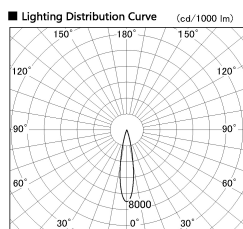

Item no. SD387-0625B9040-IK

Series Name: Cledy Micro Tracklight (SD387-IK)

Installation	Track mount
Type	
Fixture wattage	6W
Beam angle	20 deg
Color Temp.	4000K
CRI	Ra>90
Luminous	485 lm lm
Body	Die-cast aluminum alloy
Body finish	Black
Trim finish	Black
Reflector finish	N/A
IP Rate	IP20
Light source	COB module
Input Voltage	AC220~240V
Dimming Type	Dimmable
Certificate	CE, CCC
Cut Hole	N/A