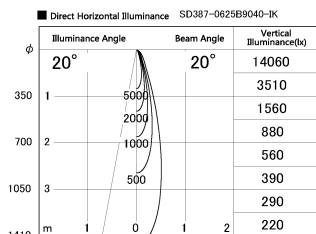

Item no. SD387-0625B9040-IK

Series Name: Cledy Micro Tracklight (SD387-IK)

Installation	Track mount
Type	
Fixture wattage	6W
Beam angle	20 deg
Color Temp.	4000K
CRI	Ra>90
Luminous	485 lm lm
Body	Die-cast aluminum alloy
Body finish	Black
Trim finish	Black
Reflector finish	N/A
IP Rate	IP20
Light source	COB module
Input Voltage	AC220~240V
Dimming Type	Dimmable
Certificate	CE, CCC
Cut Hole	N/A