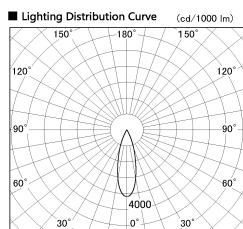

Item no. SD387-0635B9040-IK

Series Name: Cledy Micro Tracklight
(SD387-IK)

Installation	Track mount
Type	Cledy Micro Tracklight (SD387-IK)
Fixture wattage	6W
Beam angle	29 deg
Color Temp.	4000K
CRI	Ra>90
Luminous	492 lm lm
Body	Die-cast aluminum alloy
Body finish	Black
Trim finish	Black
Reflector finish	N/A
IP Rate	IP20
Light source	COB module
Input Voltage	AC220~240V
Dimming Type	Dimmable
Certificate	CE, CCC
Cut Hole	N/A