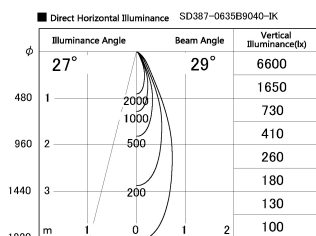

Item no. SD387-0635B9040-IK

Series Name: Cledy Micro Tracklight
(SD387-IK)

Installation	Track mount
Type	Cledy Micro Tracklight (SD387-IK)
Fixture wattage	6W
Beam angle	29 deg
Color Temp.	4000K
CRI	Ra>90
Luminous	492 lm lm
Body	Die-cast aluminum alloy
Body finish	Black
Trim finish	Black
Reflector finish	N/A
IP Rate	IP20
Light source	COB module
Input Voltage	AC220~240V
Dimming Type	Dimmable
Certificate	CE, CCC
Cut Hole	N/A