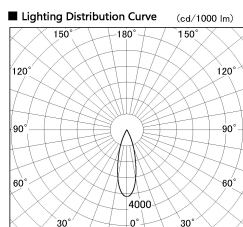

Item no. SD387-0635B9040-IK

Series Name: Cledy Micro Tracklight  
(SD387-IK)

Installation	Track mount
Type	
Fixture wattage	6W
Beam angle	29 deg
Color Temp.	4000K
CRI	Ra>90
Luminous	492 lm lm
Body	Die-cast aluminum alloy
Body finish	Black
Trim finish	Black
Reflector finish	N/A
IP Rate	IP20
Light source	COB module
Input Voltage	AC220~240V
Dimming Type	Dimmable
Certificate	CE, CCC
Cut Hole	N/A