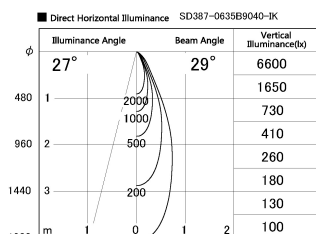

Item no. SD387-0635B9040-IK

Series Name: Cledy Micro Tracklight  
(SD387-IK)

Installation	Track mount
Type	
Fixture wattage	6W
Beam angle	29 deg
Color Temp.	4000K
CRI	Ra>90
Luminous	492 lm lm
Body	Die-cast aluminum alloy
Body finish	Black
Trim finish	Black
Reflector finish	N/A
IP Rate	IP20
Light source	COB module
Input Voltage	AC220~240V
Dimming Type	Dimmable
Certificate	CE, CCC
Cut Hole	N/A