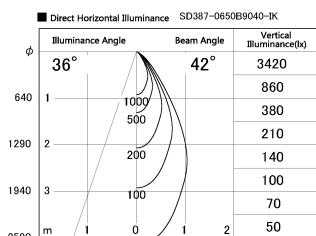

Item no. SD387-0650B9040-IK

Series Name: Cledy Micro Tracklight
(SD387-IK)

Installation	Track mount
Type	Cledy Micro Tracklight (SD387-IK)
Fixture wattage	6W
Beam angle	42 deg
Color Temp.	4000K
CRI	Ra>90
Luminous	451 lm lm
Body	Die-cast aluminum alloy
Body finish	Black
Trim finish	Black
Reflector finish	N/A
IP Rate	IP20
Light source	COB module
Input Voltage	AC220~240V
Dimming Type	Dimmable
Certificate	CE, CCC
Cut Hole	N/A