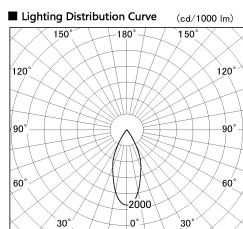

Item no. SD387-0650B9040-IK

Series Name: Cledy Micro Tracklight
(SD387-IK)

Installation	Track mount
Type	Cledy Micro Tracklight (SD387-IK)
Fixture wattage	6W
Beam angle	42 deg
Color Temp.	4000K
CRI	Ra>90
Luminous	451 lm lm
Body	Die-cast aluminum alloy
Body finish	Black
Trim finish	Black
Reflector finish	N/A
IP Rate	IP20
Light source	COB module
Input Voltage	AC220~240V
Dimming Type	Dimmable
Certificate	CE, CCC
Cut Hole	N/A