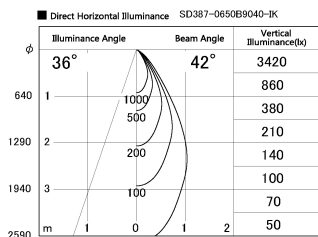

Item no. SD387-0650B9040-IK

Series Name: Cledy Micro Tracklight
(SD387-IK)

Installation	Track mount
Type	
Fixture wattage	6W
Beam angle	42 deg
Color Temp.	4000K
CRI	Ra>90
Luminous	451 lm lm
Body	Die-cast aluminum alloy
Body finish	Black
Trim finish	Black
Reflector finish	N/A
IP Rate	IP20
Light source	COB module
Input Voltage	AC220~240V
Dimming Type	Dimmable
Certificate	CE, CCC
Cut Hole	N/A