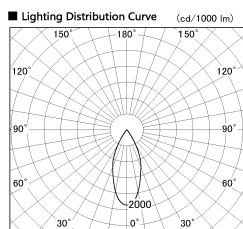

Item no. SD387-0650B9040-IK

Series Name: Cledy Micro Tracklight
(SD387-IK)

Installation	Track mount
Type	
Fixture wattage	6W
Beam angle	42 deg
Color Temp.	4000K
CRI	Ra>90
Luminous	451 lm lm
Body	Die-cast aluminum alloy
Body finish	Black
Trim finish	Black
Reflector finish	N/A
IP Rate	IP20
Light source	COB module
Input Voltage	AC220~240V
Dimming Type	Dimmable
Certificate	CE, CCC
Cut Hole	N/A