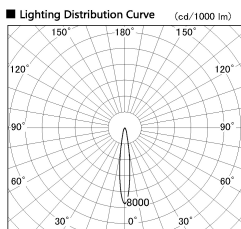

Item no. SD381-3515W9027-IK

Series Name: Cledy versa R-G (In-track)  
(SD381-IK)

■ Direct Horizontal Illuminance SD381-3515W9027-IK

φ	Illuminance Angle	Beam Angle	Vertical Illuminance (lx)
1	14°	15°	113150
240	5000		28290
480	2000		12570
730	1000		7070
980	500		4530
			3140
			2310
			1770

Installation	Track Mount
Type	
Fixture wattage	36W
Beam angle	15 deg
Color Temp.	2700K
CRI	Ra>90
Luminous	3694 lm
Body	Die-castaluminumalloy
Body finish	White
Trim finish	White
Reflector finish	N/A
IP Rate	IP20
Light source	COBmodule
Input Voltage	AC220~240V
Dimming Type	Non-Dimmable
Certificate	CE,CCC
Cut Hole	N/A