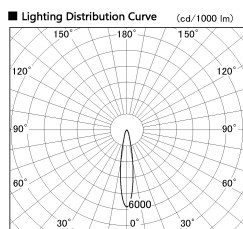

Item no. SD381-3520W9027-IK

Series Name: Cledy versa R-G (In-track)
(SD381-IK)

■ Direct Horizontal Illuminance SD381-3520W9027-IK

φ	Illuminance Angle	Beam Angle	Vertical Illuminance (lx)
310	18°	18°	86150
310			21540
630			9570
630			5380
950			3450
950			2390
1260			1760
1260			1350

Installation	Track Mount
Type	Cledy versa R-G (In-track) (SD381-IK)
Fixture wattage	36W
Beam angle	18 deg
Color Temp.	2700K
CRI	Ra>90
Luminous	3689 lm
Body	Die-castaluminumalloy
Body finish	White
Trim finish	White
Reflector finish	N/A
IP Rate	IP20
Light source	COBmodule
Input Voltage	AC220~240V
Dimming Type	Non-Dimmable
Certificate	CE,CCC
Cut Hole	N/A