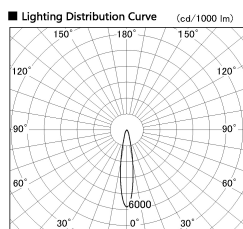

Item no. SD381-3520W9027-IK

Series Name: Cledy versa R-G (In-track)
(SD381-IK)

Installation	Track Mount
Type	
Fixture wattage	36W
Beam angle	18 deg
Color Temp.	2700K
CRI	Ra>90
Luminous	3689 lm
Body	Die-castaluminumalloy
Body finish	White
Trim finish	White
Reflector finish	N/A
IP Rate	IP20
Light source	COBmodule
Input Voltage	AC220~240V
Dimming Type	Non-Dimmable
Certificate	CE,CCC
Cut Hole	N/A

■ Direct Horizontal Illuminance SD381-3520W9027-IK

φ	Illuminance Angle	Beam Angle	Vertical Illuminance (lx)
	18°	18°	86150
310			21540
1			9570
20000			5380
630			3450
2			2390
950			1760
3			1350
1260			