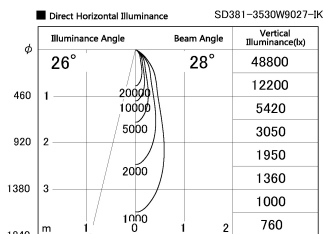

Item no. SD381-3530W9027-IK

Series Name: Cledy versa R-G (In-track)
(SD381-IK)

Installation	Track Mount
Type	
Fixture wattage	36W
Beam angle	28 deg
Color Temp.	2700K
CRI	Ra>90
Luminous	3700 lm
Body	Die-castaluminumalloy
Body finish	White
Trim finish	White
Reflector finish	N/A
IP Rate	IP20
Light source	COBmodule
Input Voltage	AC220~240V
Dimming Type	Non-Dimmable
Certificate	CE,CCC
Cut Hole	N/A