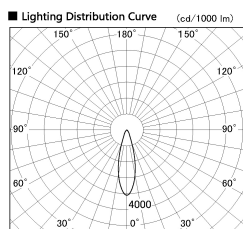

Item no. SD381-3530W9027-IK

Series Name: Cledy versa R-G (In-track)
(SD381-IK)

■ Direct Horizontal Illuminance SD381-3530W9027-IK

φ	Illuminance Angle	Beam Angle	Vertical Illuminance (lx)
460	26°	28°	48800
1			12200
920			5420
2			3050
1380			1950
3			1360
1840			1000
m	1	1	760

Installation	Track Mount
Type	Cledy versa R-G (In-track) (SD381-IK)
Fixture wattage	36W
Beam angle	28 deg
Color Temp.	2700K
CRI	Ra>90
Luminous	3700 lm
Body	Die-castaluminumalloy
Body finish	White
Trim finish	White
Reflector finish	N/A
IP Rate	IP20
Light source	COBmodule
Input Voltage	AC220~240V
Dimming Type	Non-Dimmable
Certificate	CE,CCC
Cut Hole	N/A