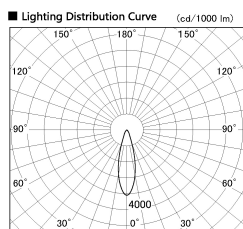

Item no. SD381-3530W9027-IK

Series Name: Cledy versa R-G (In-track)
(SD381-IK)

Installation	Track Mount
Type	
Fixture wattage	36W
Beam angle	28 deg
Color Temp.	2700K
CRI	Ra>90
Luminous	3700 lm
Body	Die-castaluminumalloy
Body finish	White
Trim finish	White
Reflector finish	N/A
IP Rate	IP20
Light source	COBmodule
Input Voltage	AC220~240V
Dimming Type	Non-Dimmable
Certificate	CE,CCC
Cut Hole	N/A