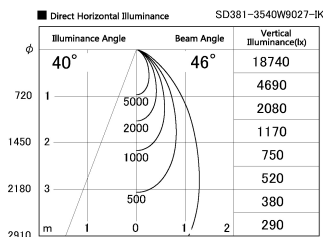

Item no. SD381-3540W9027-IK

Series Name: Cledy versa R-G (In-track)
(SD381-IK)

Installation	Track Mount
Type	Cledy versa R-G (In-track) (SD381-IK)
Fixture wattage	36W
Beam angle	46 deg
Color Temp.	2700K
CRI	Ra>90
Luminous	3474 lm
Body	Die-castaluminumalloy
Body finish	White
Trim finish	White
Reflector finish	N/A
IP Rate	IP20
Light source	COBmodule
Input Voltage	AC220~240V
Dimming Type	Non-Dimmable
Certificate	CE,CCC
Cut Hole	N/A