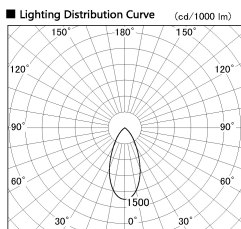

Item no. SD381-3540W9027-IK

Series Name: Cledy versa R-G (In-track)  
(SD381-IK)

Installation	Track Mount
Type	
Fixture wattage	36W
Beam angle	46 deg
Color Temp.	2700K
CRI	Ra>90
Luminous	3474 lm
Body	Die-castaluminumalloy
Body finish	White
Trim finish	White
Reflector finish	N/A
IP Rate	IP20
Light source	COBmodule
Input Voltage	AC220~240V
Dimming Type	Non-Dimmable
Certificate	CE,CCC
Cut Hole	N/A