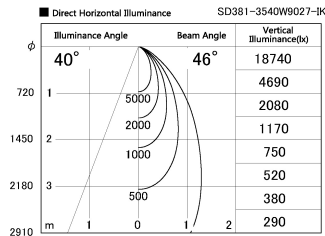

Item no. SD381-3540W9027-IK

Series Name: Cledy versa R-G (In-track)  
(SD381-IK)

Installation	Track Mount
Type	
Fixture wattage	36W
Beam angle	46 deg
Color Temp.	2700K
CRI	Ra>90
Luminous	3474 lm
Body	Die-castaluminumalloy
Body finish	White
Trim finish	White
Reflector finish	N/A
IP Rate	IP20
Light source	COBmodule
Input Voltage	AC220~240V
Dimming Type	Non-Dimmable
Certificate	CE,CCC
Cut Hole	N/A