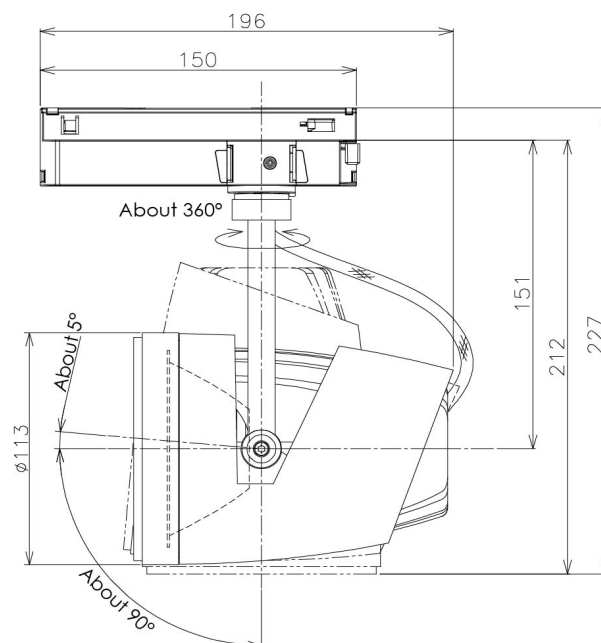

Item no. SD381-3540W9027-IK

Series Name: Cledy versa R-G (In-track)  
(SD381-IK)

Installation	Track Mount
Type	
Fixture wattage	36W
Beam angle	46 deg
Color Temp.	2700K
CRI	Ra>90
Luminous	3474 lm
Body	Die-castaluminumalloy
Body finish	White
Trim finish	White
Reflector finish	N/A
IP Rate	IP20
Light source	COBmodule
Input Voltage	AC220~240V
Dimming Type	Non-Dimmable
Certificate	CE,CCC
Cut Hole	N/A