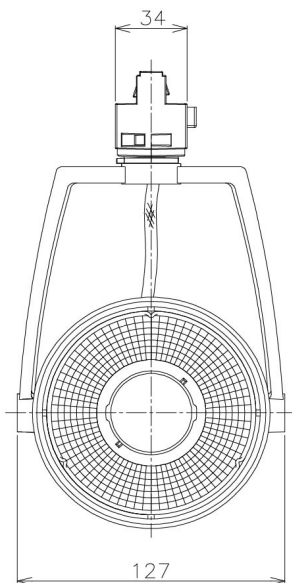

Item no. SD381-3540W9027-IK

Series Name: Cledy versa R-G (In-track)  
(SD381-IK)

Installation	Track Mount
Type	
Fixture wattage	36W
Beam angle	46 deg
Color Temp.	2700K
CRI	Ra>90
Luminous	3474 lm
Body	Die-castaluminumalloy
Body finish	White
Trim finish	White
Reflector finish	N/A
IP Rate	IP20
Light source	COBmodule
Input Voltage	AC220~240V
Dimming Type	Non-Dimmable
Certificate	CE,CCC
Cut Hole	N/A