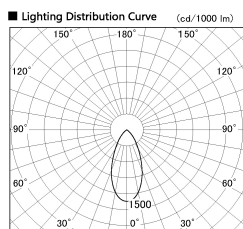

Item no. SD381-3540W9027-IK

Series Name: Cledy versa R-G (In-track)
(SD381-IK)

Installation	Track Mount
Type	Cledy versa R-G (In-track) (SD381-IK)
Fixture wattage	36W
Beam angle	46 deg
Color Temp.	2700K
CRI	Ra>90
Luminous	3474 lm
Body	Die-castaluminumalloy
Body finish	White
Trim finish	White
Reflector finish	N/A
IP Rate	IP20
Light source	COBmodule
Input Voltage	AC220~240V
Dimming Type	Non-Dimmable
Certificate	CE,CCC
Cut Hole	N/A