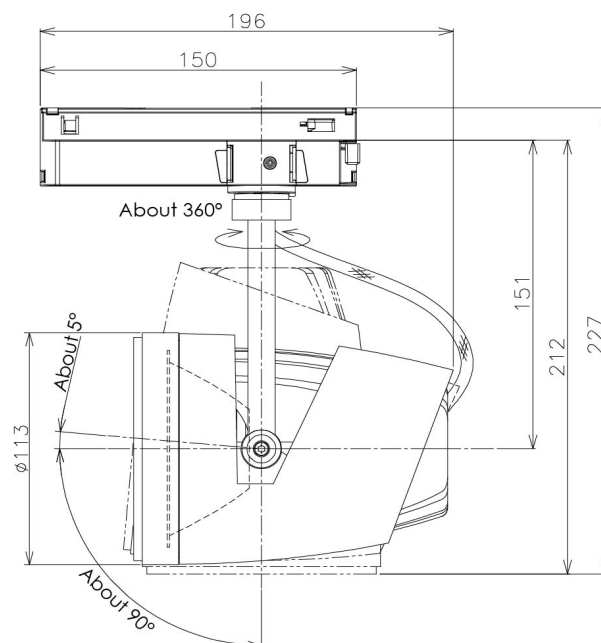

Item no. SD381-3560W9027-IK

Series Name: Cledy versa R-G (In-track)
(SD381-IK)

Installation	Track Mount
Type	
Fixture wattage	36W
Beam angle	74 deg
Color Temp.	2700K
CRI	Ra>90
Luminous	3521 lm
Body	Die-castaluminumalloy
Body finish	White
Trim finish	White
Reflector finish	N/A
IP Rate	IP20
Light source	COBmodule
Input Voltage	AC220~240V
Dimming Type	Non-Dimmable
Certificate	CE,CCC
Cut Hole	N/A