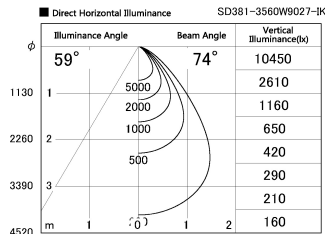

Item no. SD381-3560W9027-IK

Series Name: Cledy versa R-G (In-track)
(SD381-IK)

Installation	Track Mount
Type	
Fixture wattage	36W
Beam angle	74 deg
Color Temp.	2700K
CRI	Ra>90
Luminous	3521 lm
Body	Die-castaluminumalloy
Body finish	White
Trim finish	White
Reflector finish	N/A
IP Rate	IP20
Light source	COBmodule
Input Voltage	AC220~240V
Dimming Type	Non-Dimmable
Certificate	CE,CCC
Cut Hole	N/A