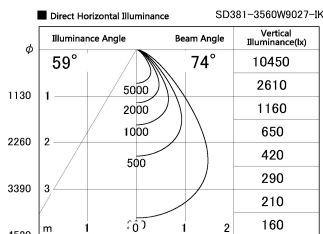

Item no. SD381-3560W9027-IK

Series Name: Cledy versa R-G (In-track)  
(SD381-IK)

Installation	Track Mount
Type	Cledy versa R-G (In-track) (SD381-IK)
Fixture wattage	36W
Beam angle	74 deg
Color Temp.	2700K
CRI	Ra>90
Luminous	3521 lm
Body	Die-castaluminumalloy
Body finish	White
Trim finish	White
Reflector finish	N/A
IP Rate	IP20
Light source	COBmodule
Input Voltage	AC220~240V
Dimming Type	Non-Dimmable
Certificate	CE,CCC
Cut Hole	N/A