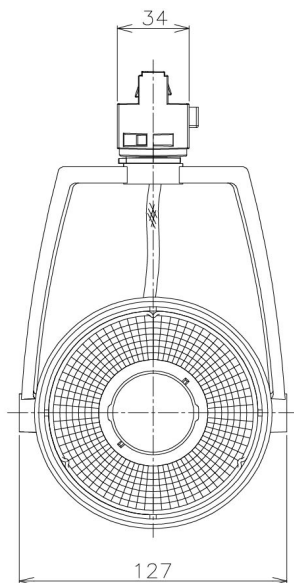

Item no. SD381-3560W9027-IK

Series Name: Cledy versa R-G (In-track)
(SD381-IK)

Installation	Track Mount
Type	
Fixture wattage	36W
Beam angle	74 deg
Color Temp.	2700K
CRI	Ra>90
Luminous	3521 lm
Body	Die-castaluminumalloy
Body finish	White
Trim finish	White
Reflector finish	N/A
IP Rate	IP20
Light source	COBmodule
Input Voltage	AC220~240V
Dimming Type	Non-Dimmable
Certificate	CE,CCC
Cut Hole	N/A