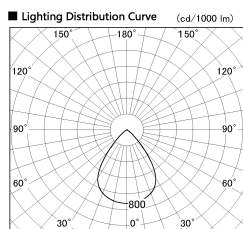

Item no. SD381-3560W9027-IK

Series Name: Cledy versa R-G (In-track)  
(SD381-IK)

Installation	Track Mount
Type	Cledy versa R-G (In-track) (SD381-IK)
Fixture wattage	36W
Beam angle	74 deg
Color Temp.	2700K
CRI	Ra>90
Luminous	3521 lm
Body	Die-castaluminumalloy
Body finish	White
Trim finish	White
Reflector finish	N/A
IP Rate	IP20
Light source	COBmodule
Input Voltage	AC220~240V
Dimming Type	Non-Dimmable
Certificate	CE,CCC
Cut Hole	N/A