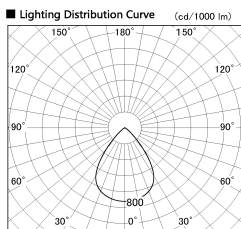

Item no. SD381-3560W9027-IK

Series Name: Cledy versa R-G (In-track)
(SD381-IK)

Installation	Track Mount
Type	
Fixture wattage	36W
Beam angle	74 deg
Color Temp.	2700K
CRI	Ra>90
Luminous	3521 lm
Body	Die-castaluminumalloy
Body finish	White
Trim finish	White
Reflector finish	N/A
IP Rate	IP20
Light source	COBmodule
Input Voltage	AC220~240V
Dimming Type	Non-Dimmable
Certificate	CE,CCC
Cut Hole	N/A