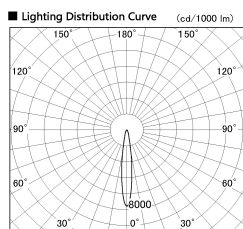

Item no. SD381-2815W9027-IK

Series Name: Cledy versa R-G (In-track)
(SD381-IK)

■ Direct Horizontal Illuminance SD381-2815W9027-IK

φ	Illuminance Angle	Beam Angle	Vertical Illuminance (lx)
240	14°	15°	91880
480			22970
730			10210
980			5740
			3680
			2550
			1880
			1440

Installation	Track Mount
Type	Cledy versa R-G (In-track) (SD381-IK)
Fixture wattage	28W
Beam angle	15 deg
Color Temp.	2700K
CRI	Ra>90
Luminous	2976 lm
Body	Die-castaluminumalloy
Body finish	White
Trim finish	White
Reflector finish	N/A
IP Rate	IP20
Light source	COBmodule
Input Voltage	AC220~240V
Dimming Type	Non-Dimmable
Certificate	CE,CCC
Cut Hole	N/A