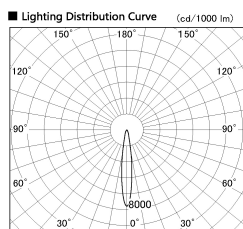

Item no. SD381-2815W9027-IK

Series Name: Cledy versa R-G (In-track)
(SD381-IK)

Installation	Track Mount
Type	
Fixture wattage	28W
Beam angle	15 deg
Color Temp.	2700K
CRI	Ra>90
Luminous	2976 lm
Body	Die-castaluminumalloy
Body finish	White
Trim finish	White
Reflector finish	N/A
IP Rate	IP20
Light source	COBmodule
Input Voltage	AC220~240V
Dimming Type	Non-Dimmable
Certificate	CE,CCC
Cut Hole	N/A

Direct Horizontal Illuminance SD381-2815W9027-IK

φ	Illuminance Angle	Beam Angle	Vertical Illuminance (lx)
1	14°	15°	91880
2			22970
3			10210
4			5740
5			3680
6			2550
7			1880
8			1440