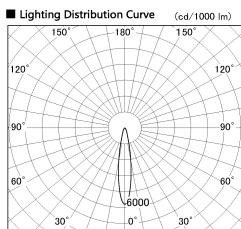

Item no. SD381-2820W9027-IK

Series Name: Cledy versa R-G (In-track)  
(SD381-IK)

■ Direct Horizontal Illuminance SD381-2820W9027-IK

φ	Illuminance Angle	Beam Angle	Vertical Illuminance (lx)
310	18°	18°	69170
1			17290
2			7690
630			4320
1			2770
950			1920
3			1410
1260			1080

Installation	Track Mount
Type	Cledy versa R-G (In-track) (SD381-IK)
Fixture wattage	28W
Beam angle	18 deg
Color Temp.	2700K
CRI	Ra>90
Luminous	2988 lm
Body	Die-cast aluminum alloy
Body finish	White
Trim finish	White
Reflector finish	N/A
IP Rate	IP20
Light source	COB module
Input Voltage	AC220~240V
Dimming Type	Non-Dimmable
Certificate	CE,CCC
Cut Hole	N/A