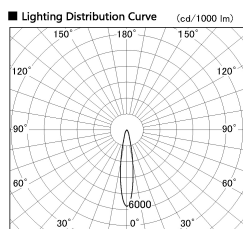

Item no. SD381-2820W9027-IK

Series Name: Cledy versa R-G (In-track)
(SD381-IK)

Installation	Track Mount
Type	
Fixture wattage	28W
Beam angle	18 deg
Color Temp.	2700K
CRI	Ra>90
Luminous	2988 lm
Body	Die-castaluminumalloy
Body finish	White
Trim finish	White
Reflector finish	N/A
IP Rate	IP20
Light source	COBmodule
Input Voltage	AC220~240V
Dimming Type	Non-Dimmable
Certificate	CE,CCC
Cut Hole	N/A

Direct Horizontal Illuminance SD381-2820W9027-IK

φ	Illuminance Angle	Beam Angle	Vertical Illuminance (lx)
310	18°	18°	69170
170			17290
100			7690
630			4320
2			2770
950			1920
3			1410
1260			1080