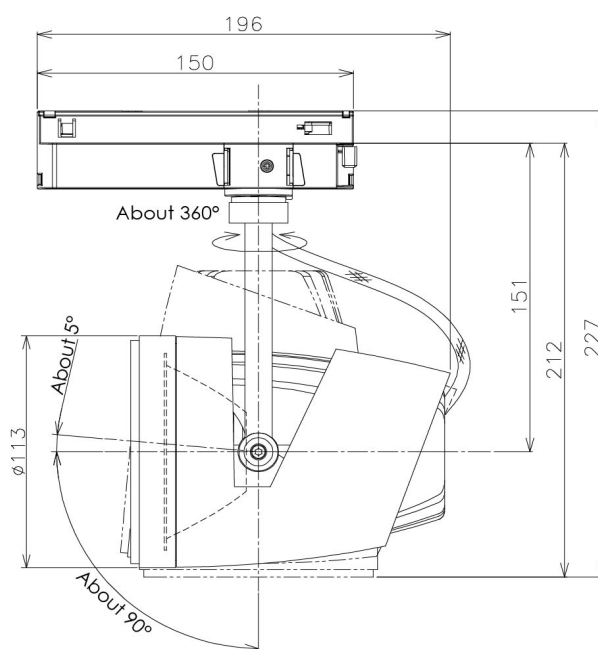

Item no. SD381-2830W9027-IK

Series Name: Cledy versa R-G (In-track)
(SD381-IK)

| | |
|------------------|-----------------------|
| Installation | Track Mount |
| Type | |
| Fixture wattage | 28W |
| Beam angle | 28 deg |
| Color Temp. | 2700K |
| CRI | Ra>90 |
| Luminous | 3014 lm |
| Body | Die-castaluminumalloy |
| Body finish | White |
| Trim finish | White |
| Reflector finish | N/A |
| IP Rate | IP20 |
| Light source | COBmodule |
| Input Voltage | AC220~240V |
| Dimming Type | Non-Dimmable |
| Certificate | CE,CCC |
| Cut Hole | N/A |