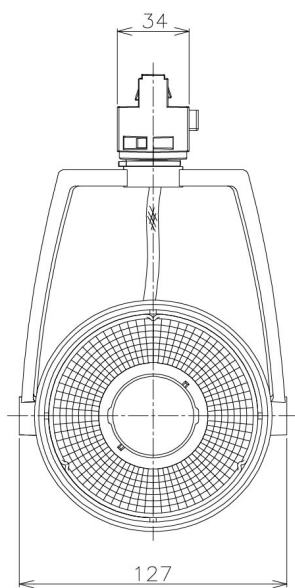

Item no. SD381-2830W9027-IK

Series Name: Cledy versa R-G (In-track)
(SD381-IK)

| | |
|------------------|-----------------------|
| Installation | Track Mount |
| Type | |
| Fixture wattage | 28W |
| Beam angle | 28 deg |
| Color Temp. | 2700K |
| CRI | Ra>90 |
| Luminous | 3014 lm |
| Body | Die-castaluminumalloy |
| Body finish | White |
| Trim finish | White |
| Reflector finish | N/A |
| IP Rate | IP20 |
| Light source | COBmodule |
| Input Voltage | AC220~240V |
| Dimming Type | Non-Dimmable |
| Certificate | CE,CCC |
| Cut Hole | N/A |