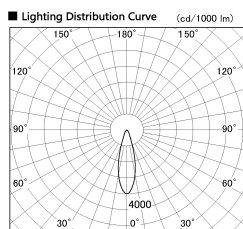

Item no. SD381-2830W9027-IK

Series Name: Cledy versa R-G (In-track)
(SD381-IK)

| | |
|------------------|-----------------------|
| Installation | Track Mount |
| Type | |
| Fixture wattage | 28W |
| Beam angle | 28 deg |
| Color Temp. | 2700K |
| CRI | Ra>90 |
| Luminous | 3014 lm |
| Body | Die-castaluminumalloy |
| Body finish | White |
| Trim finish | White |
| Reflector finish | N/A |
| IP Rate | IP20 |
| Light source | COBmodule |
| Input Voltage | AC220~240V |
| Dimming Type | Non-Dimmable |
| Certificate | CE,CCC |
| Cut Hole | N/A |