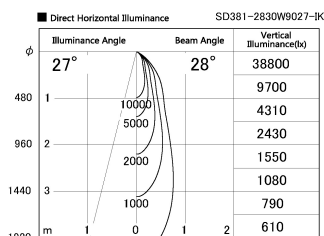

Item no. SD381-2830W9027-IK

Series Name: Cledy versa R-G (In-track)
(SD381-IK)

| | |
|------------------|-----------------------|
| Installation | Track Mount |
| Type | |
| Fixture wattage | 28W |
| Beam angle | 28 deg |
| Color Temp. | 2700K |
| CRI | Ra>90 |
| Luminous | 3014 lm |
| Body | Die-castaluminumalloy |
| Body finish | White |
| Trim finish | White |
| Reflector finish | N/A |
| IP Rate | IP20 |
| Light source | COBmodule |
| Input Voltage | AC220~240V |
| Dimming Type | Non-Dimmable |
| Certificate | CE,CCC |
| Cut Hole | N/A |