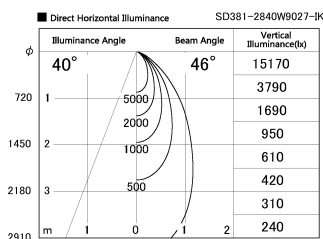

Item no. SD381-2840W9027-IK

Series Name: Cledy versa R-G (In-track)  
(SD381-IK)

Installation	Track Mount
Type	Cledy versa R-G (In-track) (SD381-IK)
Fixture wattage	28W
Beam angle	46 deg
Color Temp.	2700K
CRI	Ra>90
Luminous	2803 lm
Body	Die-castaluminumalloy
Body finish	White
Trim finish	White
Reflector finish	N/A
IP Rate	IP20
Light source	COBmodule
Input Voltage	AC220~240V
Dimming Type	Non-Dimmable
Certificate	CE,CCC
Cut Hole	N/A