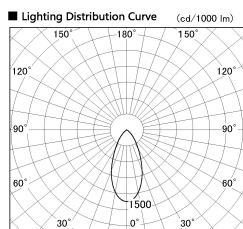

Item no. SD381-2840W9027-IK

Series Name: Cledy versa R-G (In-track)  
(SD381-IK)

Installation	Track Mount
Type	Cledy versa R-G (In-track) (SD381-IK)
Fixture wattage	28W
Beam angle	46 deg
Color Temp.	2700K
CRI	Ra>90
Luminous	2803 lm
Body	Die-castaluminumalloy
Body finish	White
Trim finish	White
Reflector finish	N/A
IP Rate	IP20
Light source	COBmodule
Input Voltage	AC220~240V
Dimming Type	Non-Dimmable
Certificate	CE,CCC
Cut Hole	N/A