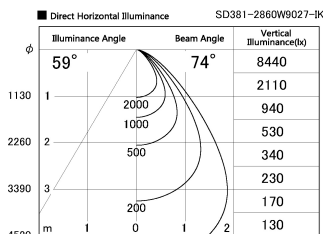

Item no. SD381-2860W9027-IK

Series Name: Cledy versa R-G (In-track)
(SD381-IK)

Installation	Track Mount
Type	
Fixture wattage	28W
Beam angle	74 deg
Color Temp.	2700K
CRI	Ra>90
Luminous	2845 lm
Body	Die-castaluminumalloy
Body finish	White
Trim finish	White
Reflector finish	N/A
IP Rate	IP20
Light source	COBmodule
Input Voltage	AC220~240V
Dimming Type	Non-Dimmable
Certificate	CE,CCC
Cut Hole	N/A