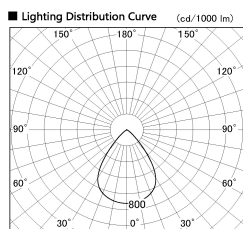

Item no. SD381-2860W9027-IK

Series Name: Cledy versa R-G (In-track)
(SD381-IK)

| | |
|------------------|--|
| Installation | Track Mount |
| Type | Cledy versa R-G (In-track) (SD381-IK) |
| Fixture wattage | 28W |
| Beam angle | 74 deg |
| Color Temp. | 2700K |
| CRI | Ra>90 |
| Luminous | 2845 lm |
| Body | Die-castaluminumalloy |
| Body finish | White |
| Trim finish | White |
| Reflector finish | N/A |
| IP Rate | IP20 |
| Light source | COBmodule |
| Input Voltage | AC220~240V |
| Dimming Type | Non-Dimmable |
| Certificate | CE,CCC |
| Cut Hole | N/A |