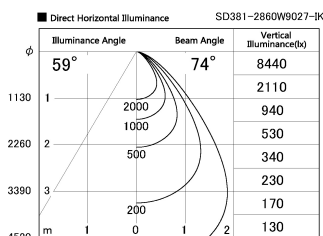

Item no. SD381-2860W9027-IK

Series Name: Cledy versa R-G (In-track)
(SD381-IK)

| | |
|------------------|--|
| Installation | Track Mount |
| Type | Cledy versa R-G (In-track) (SD381-IK) |
| Fixture wattage | 28W |
| Beam angle | 74 deg |
| Color Temp. | 2700K |
| CRI | Ra>90 |
| Luminous | 2845 lm |
| Body | Die-castaluminumalloy |
| Body finish | White |
| Trim finish | White |
| Reflector finish | N/A |
| IP Rate | IP20 |
| Light source | COBmodule |
| Input Voltage | AC220~240V |
| Dimming Type | Non-Dimmable |
| Certificate | CE,CCC |
| Cut Hole | N/A |