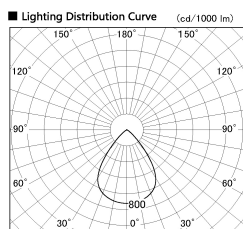

Item no. SD381-2860W9027-IK

Series Name: Cledy versa R-G (In-track)
(SD381-IK)

Installation	Track Mount
Type	
Fixture wattage	28W
Beam angle	74 deg
Color Temp.	2700K
CRI	Ra>90
Luminous	2845 lm
Body	Die-castaluminumalloy
Body finish	White
Trim finish	White
Reflector finish	N/A
IP Rate	IP20
Light source	COBmodule
Input Voltage	AC220~240V
Dimming Type	Non-Dimmable
Certificate	CE,CCC
Cut Hole	N/A