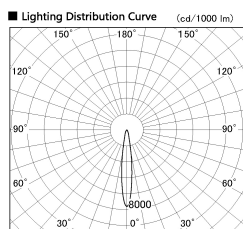

Item no. SD381-2615W9027-IK

Series Name: Cledy versa R-G (In-track)
(SD381-IK)

Installation	Track Mount
Type	
Fixture wattage	23W
Beam angle	15 deg
Color Temp.	2700K
CRI	Ra>90
Luminous	2601 lm
Body	Die-castaluminumalloy
Body finish	White
Trim finish	White
Reflector finish	N/A
IP Rate	IP20
Light source	COBmodule
Input Voltage	AC220~240V
Dimming Type	Non-Dimmable
Certificate	CE,CCC
Cut Hole	N/A

Direct Horizontal Illuminance SD381-2615W9027-IK

φ	Illuminance Angle	Beam Angle	Vertical Illuminance (lx)
1	14°	15°	80520
2			20130
3			8950
4			5030
5			3220
6			2240
7			1640
8			1260