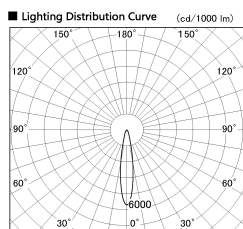

Item no. SD381-2620W9027-IK

Series Name: Cledy versa R-G (In-track)  
(SD381-IK)

Installation	Track Mount
Type	
Fixture wattage	23W
Beam angle	18 deg
Color Temp.	2700K
CRI	Ra>90
Luminous	2629 lm
Body	Die-castaluminumalloy
Body finish	White
Trim finish	White
Reflector finish	N/A
IP Rate	IP20
Light source	COBmodule
Input Voltage	AC220~240V
Dimming Type	Non-Dimmable
Certificate	CE,CCC
Cut Hole	N/A