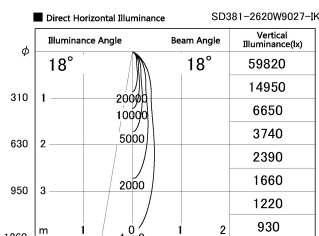

Item no. SD381-2620W9027-IK

Series Name: Cledy versa R-G (In-track)  
(SD381-IK)

Installation	Track Mount
Type	
Fixture wattage	23W
Beam angle	18 deg
Color Temp.	2700K
CRI	Ra>90
Luminous	2629 lm
Body	Die-castaluminumalloy
Body finish	White
Trim finish	White
Reflector finish	N/A
IP Rate	IP20
Light source	COBmodule
Input Voltage	AC220~240V
Dimming Type	Non-Dimmable
Certificate	CE,CCC
Cut Hole	N/A