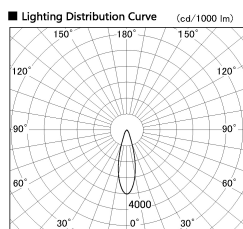

Item no. SD381-2630W9027-IK

Series Name: Cledy versa R-G (In-track)
(SD381-IK)

Installation	Track Mount
Type	Cledy versa R-G (In-track) (SD381-IK)
Fixture wattage	23W
Beam angle	28 deg
Color Temp.	2700K
CRI	Ra>90
Luminous	2636 lm
Body	Die-castaluminumalloy
Body finish	White
Trim finish	White
Reflector finish	N/A
IP Rate	IP20
Light source	COBmodule
Input Voltage	AC220~240V
Dimming Type	Non-Dimmable
Certificate	CE,CCC
Cut Hole	N/A