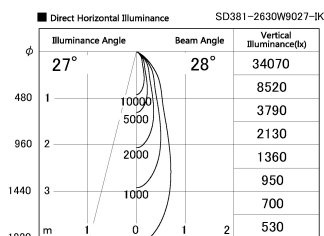

Item no. SD381-2630W9027-IK

Series Name: Cledy versa R-G (In-track)
(SD381-IK)

Installation	Track Mount
Type	Cledy versa R-G (In-track) (SD381-IK)
Fixture wattage	23W
Beam angle	28 deg
Color Temp.	2700K
CRI	Ra>90
Luminous	2636 lm
Body	Die-castaluminumalloy
Body finish	White
Trim finish	White
Reflector finish	N/A
IP Rate	IP20
Light source	COBmodule
Input Voltage	AC220~240V
Dimming Type	Non-Dimmable
Certificate	CE,CCC
Cut Hole	N/A