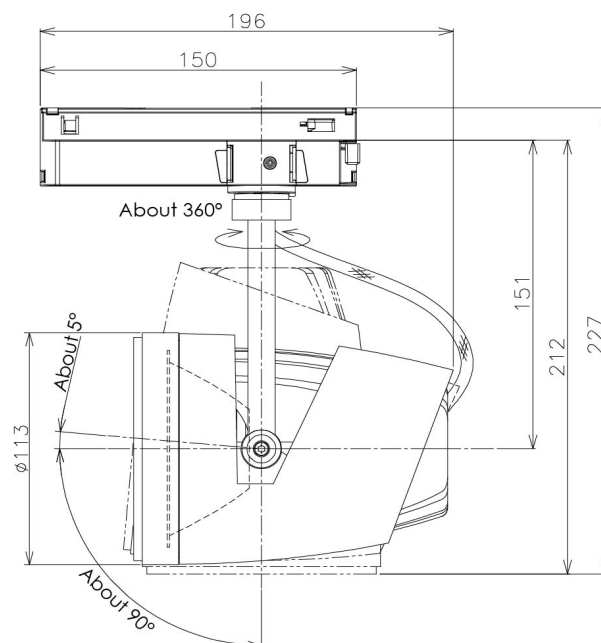

Item no. SD381-2640W9027-IK

Series Name: Cledy versa R-G (In-track)  
(SD381-IK)

Installation	Track Mount
Type	
Fixture wattage	23W
Beam angle	46 deg
Color Temp.	2700K
CRI	Ra>90
Luminous	2459 lm
Body	Die-castaluminumalloy
Body finish	White
Trim finish	White
Reflector finish	N/A
IP Rate	IP20
Light source	COBmodule
Input Voltage	AC220~240V
Dimming Type	Non-Dimmable
Certificate	CE,CCC
Cut Hole	N/A