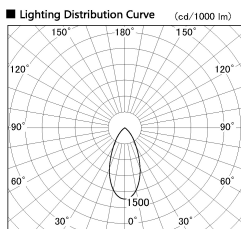

Item no. SD381-2640W9027-IK

Series Name: Cledy versa R-G (In-track)  
(SD381-IK)

Installation	Track Mount
Type	
Fixture wattage	23W
Beam angle	46 deg
Color Temp.	2700K
CRI	Ra>90
Luminous	2459 lm
Body	Die-castaluminumalloy
Body finish	White
Trim finish	White
Reflector finish	N/A
IP Rate	IP20
Light source	COBmodule
Input Voltage	AC220~240V
Dimming Type	Non-Dimmable
Certificate	CE,CCC
Cut Hole	N/A