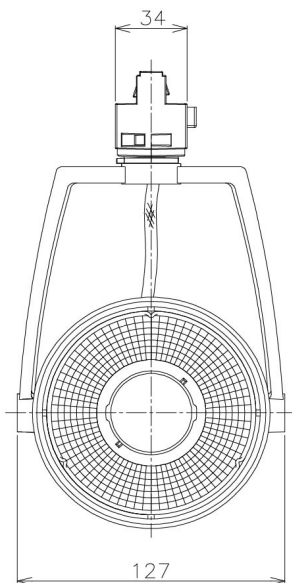

Item no. SD381-2640W9027-IK

Series Name: Cledy versa R-G (In-track)  
(SD381-IK)

Installation	Track Mount
Type	
Fixture wattage	23W
Beam angle	46 deg
Color Temp.	2700K
CRI	Ra>90
Luminous	2459 lm
Body	Die-castaluminumalloy
Body finish	White
Trim finish	White
Reflector finish	N/A
IP Rate	IP20
Light source	COBmodule
Input Voltage	AC220~240V
Dimming Type	Non-Dimmable
Certificate	CE,CCC
Cut Hole	N/A