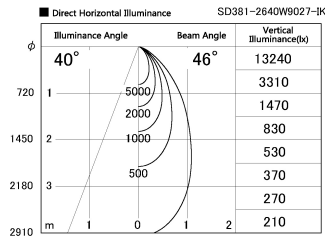

Item no. SD381-2640W9027-IK

Series Name: Cledy versa R-G (In-track)  
(SD381-IK)

Installation	Track Mount
Type	
Fixture wattage	23W
Beam angle	46 deg
Color Temp.	2700K
CRI	Ra>90
Luminous	2459 lm
Body	Die-castaluminumalloy
Body finish	White
Trim finish	White
Reflector finish	N/A
IP Rate	IP20
Light source	COBmodule
Input Voltage	AC220~240V
Dimming Type	Non-Dimmable
Certificate	CE,CCC
Cut Hole	N/A