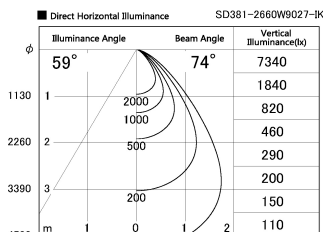

Item no. SD381-2660W9027-IK

Series Name: Cledy versa R-G (In-track)
(SD381-IK)

| | |
|------------------|-----------------------|
| Installation | Track Mount |
| Type | |
| Fixture wattage | 23W |
| Beam angle | 74 deg |
| Color Temp. | 2700K |
| CRI | Ra>90 |
| Luminous | 2475 lm |
| Body | Die-castaluminumalloy |
| Body finish | White |
| Trim finish | White |
| Reflector finish | N/A |
| IP Rate | IP20 |
| Light source | COBmodule |
| Input Voltage | AC220~240V |
| Dimming Type | Non-Dimmable |
| Certificate | CE,CCC |
| Cut Hole | N/A |