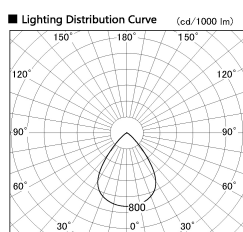

Item no. SD381-2660W9027-IK

Series Name: Cledy versa R-G (In-track)
(SD381-IK)

| | |
|------------------|-----------------------|
| Installation | Track Mount |
| Type | |
| Fixture wattage | 23W |
| Beam angle | 74 deg |
| Color Temp. | 2700K |
| CRI | Ra>90 |
| Luminous | 2475 lm |
| Body | Die-castaluminumalloy |
| Body finish | White |
| Trim finish | White |
| Reflector finish | N/A |
| IP Rate | IP20 |
| Light source | COBmodule |
| Input Voltage | AC220~240V |
| Dimming Type | Non-Dimmable |
| Certificate | CE,CCC |
| Cut Hole | N/A |