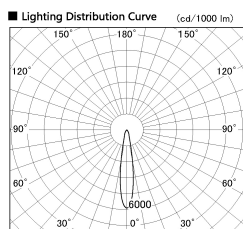

Item no. SD381-2515W9027-IK

Series Name: Cledy versa R-G (In-track)  
(SD381-IK)

Installation	Track Mount
Type	
Fixture wattage	23W
Beam angle	18 deg
Color Temp.	2700K
CRI	Ra>90
Luminous	2407 lm
Body	Die-castaluminumalloy
Body finish	White
Trim finish	White
Reflector finish	N/A
IP Rate	IP20
Light source	COBmodule
Input Voltage	AC220~240V
Dimming Type	Non-Dimmable
Certificate	CE,CCC
Cut Hole	N/A