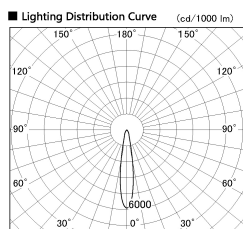

Item no. SD381-2515W9027-IK

Series Name: Cledy versa R-G (In-track)
(SD381-IK)

Installation	Track Mount
Type	Cledy versa R-G (In-track) (SD381-IK)
Fixture wattage	23W
Beam angle	18 deg
Color Temp.	2700K
CRI	Ra>90
Luminous	2407 lm
Body	Die-castaluminumalloy
Body finish	White
Trim finish	White
Reflector finish	N/A
IP Rate	IP20
Light source	COBmodule
Input Voltage	AC220~240V
Dimming Type	Non-Dimmable
Certificate	CE,CCC
Cut Hole	N/A