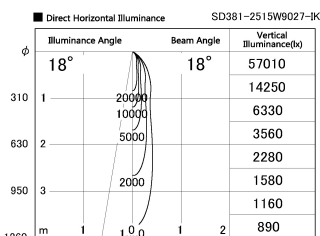

Item no. SD381-2515W9027-IK

Series Name: Cledy versa R-G (In-track)  
(SD381-IK)

Installation	Track Mount
Type	
Fixture wattage	23W
Beam angle	18 deg
Color Temp.	2700K
CRI	Ra>90
Luminous	2407 lm
Body	Die-castaluminumalloy
Body finish	White
Trim finish	White
Reflector finish	N/A
IP Rate	IP20
Light source	COBmodule
Input Voltage	AC220~240V
Dimming Type	Non-Dimmable
Certificate	CE,CCC
Cut Hole	N/A