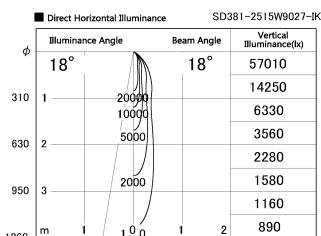

Item no. SD381-2515W9027-IK

Series Name: Cledy versa R-G (In-track)
(SD381-IK)

Installation	Track Mount
Type	Cledy versa R-G (In-track) (SD381-IK)
Fixture wattage	23W
Beam angle	18 deg
Color Temp.	2700K
CRI	Ra>90
Luminous	2407 lm
Body	Die-castaluminumalloy
Body finish	White
Trim finish	White
Reflector finish	N/A
IP Rate	IP20
Light source	COBmodule
Input Voltage	AC220~240V
Dimming Type	Non-Dimmable
Certificate	CE,CCC
Cut Hole	N/A