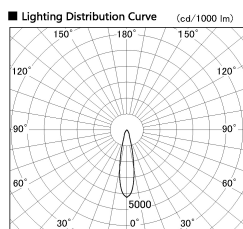

Item no. SD381-2520W9027-IK

Series Name: Cledy versa R-G (In-track)
(SD381-IK)

■ Direct Horizontal Illuminance SD381-2520W9027-IK

φ	Illuminance Angle	Beam Angle	Vertical Illuminance (lx)
370	21°	22°	41540
740			10390
1110			4620
1480			2600
			1660
			1150
			850
			650

Installation	Track Mount
Type	Cledy versa R-G (In-track) (SD381-IK)
Fixture wattage	23W
Beam angle	22 deg
Color Temp.	2700K
CRI	Ra>90
Luminous	2439 lm
Body	Die-castaluminumalloy
Body finish	White
Trim finish	White
Reflector finish	N/A
IP Rate	IP20
Light source	COBmodule
Input Voltage	AC220~240V
Dimming Type	Non-Dimmable
Certificate	CE,CCC
Cut Hole	N/A