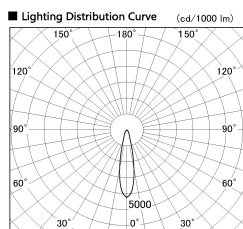

Item no. SD381-2520W9027-IK

Series Name: Cledy versa R-G (In-track)  
(SD381-IK)

■ Direct Horizontal Illuminance SD381-2520W9027-IK

φ	Illuminance Angle	Beam Angle	Vertical Illuminance (lx)
370	21°	22°	41540
740	21°	22°	10390
1110	21°	22°	4620
1480	21°	22°	2600
			1660
			1150
			850
			650

Installation	Track Mount
Type	
Fixture wattage	23W
Beam angle	22 deg
Color Temp.	2700K
CRI	Ra>90
Luminous	2439 lm
Body	Die-castaluminumalloy
Body finish	White
Trim finish	White
Reflector finish	N/A
IP Rate	IP20
Light source	COBmodule
Input Voltage	AC220~240V
Dimming Type	Non-Dimmable
Certificate	CE,CCC
Cut Hole	N/A