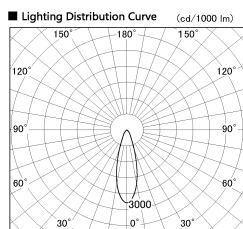

Item no. SD381-2530W9027-IK

Series Name: Cledy versa R-G (In-track)  
(SD381-IK)

Installation	Track Mount
Type	
Fixture wattage	23W
Beam angle	30 deg
Color Temp.	2700K
CRI	Ra>90
Luminous	2423 lm
Body	Die-castaluminumalloy
Body finish	White
Trim finish	White
Reflector finish	N/A
IP Rate	IP20
Light source	COBmodule
Input Voltage	AC220~240V
Dimming Type	Non-Dimmable
Certificate	CE,CCC
Cut Hole	N/A