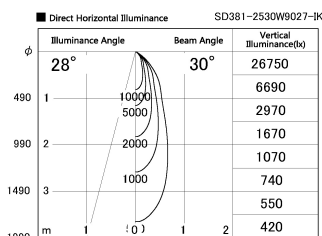

Item no. SD381-2530W9027-IK

Series Name: Cledy versa R-G (In-track)  
(SD381-IK)

Installation	Track Mount
Type	
Fixture wattage	23W
Beam angle	30 deg
Color Temp.	2700K
CRI	Ra>90
Luminous	2423 lm
Body	Die-castaluminumalloy
Body finish	White
Trim finish	White
Reflector finish	N/A
IP Rate	IP20
Light source	COBmodule
Input Voltage	AC220~240V
Dimming Type	Non-Dimmable
Certificate	CE,CCC
Cut Hole	N/A