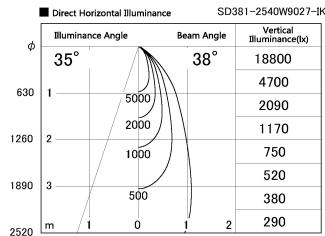

Item no. SD381-2540W9027-IK

Series Name: Cledy versa R-G (In-track)
(SD381-IK)

Installation	Track Mount
Type	
Fixture wattage	23W
Beam angle	38 deg
Color Temp.	2700K
CRI	Ra>90
Luminous	2368 lm
Body	Die-castaluminumalloy
Body finish	White
Trim finish	White
Reflector finish	N/A
IP Rate	IP20
Light source	COBmodule
Input Voltage	AC220~240V
Dimming Type	Non-Dimmable
Certificate	CE,CCC
Cut Hole	N/A