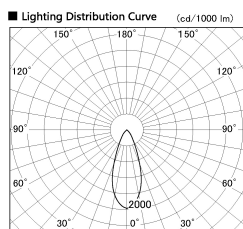

Item no. SD381-2540W9027-IK

Series Name: Cledy versa R-G (In-track)
(SD381-IK)

Installation	Track Mount
Type	Cledy versa R-G (In-track) (SD381-IK)
Fixture wattage	23W
Beam angle	38 deg
Color Temp.	2700K
CRI	Ra>90
Luminous	2368 lm
Body	Die-castaluminumalloy
Body finish	White
Trim finish	White
Reflector finish	N/A
IP Rate	IP20
Light source	COBmodule
Input Voltage	AC220~240V
Dimming Type	Non-Dimmable
Certificate	CE,CCC
Cut Hole	N/A