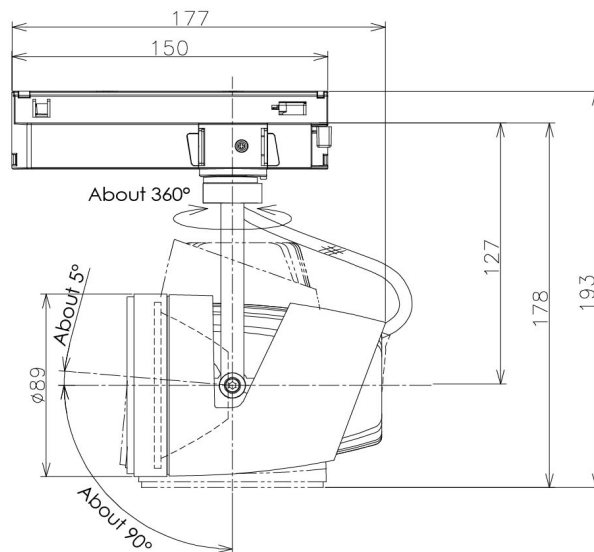

Item no. SD381-2540W9027-IK

Series Name: Cledy versa R-G (In-track)
(SD381-IK)

Installation	Track Mount
Type	
Fixture wattage	23W
Beam angle	38 deg
Color Temp.	2700K
CRI	Ra>90
Luminous	2368 lm
Body	Die-castaluminumalloy
Body finish	White
Trim finish	White
Reflector finish	N/A
IP Rate	IP20
Light source	COBmodule
Input Voltage	AC220~240V
Dimming Type	Non-Dimmable
Certificate	CE,CCC
Cut Hole	N/A