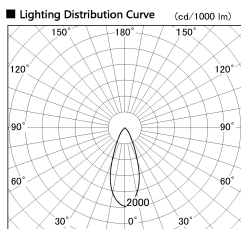

Item no. SD381-2540W9027-IK

Series Name: Cledy versa R-G (In-track)
(SD381-IK)

Installation	Track Mount
Type	
Fixture wattage	23W
Beam angle	38 deg
Color Temp.	2700K
CRI	Ra>90
Luminous	2368 lm
Body	Die-castaluminumalloy
Body finish	White
Trim finish	White
Reflector finish	N/A
IP Rate	IP20
Light source	COBmodule
Input Voltage	AC220~240V
Dimming Type	Non-Dimmable
Certificate	CE,CCC
Cut Hole	N/A