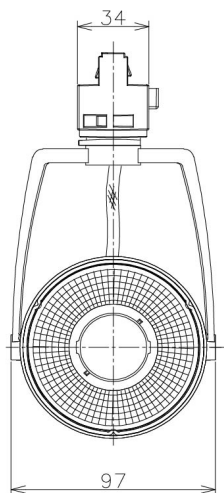

Item no. SD381-2540W9027-IK

Series Name: Cledy versa R-G (In-track)
(SD381-IK)

Installation	Track Mount
Type	
Fixture wattage	23W
Beam angle	38 deg
Color Temp.	2700K
CRI	Ra>90
Luminous	2368 lm
Body	Die-castaluminumalloy
Body finish	White
Trim finish	White
Reflector finish	N/A
IP Rate	IP20
Light source	COBmodule
Input Voltage	AC220~240V
Dimming Type	Non-Dimmable
Certificate	CE,CCC
Cut Hole	N/A