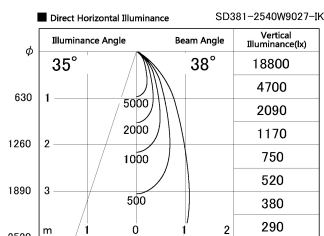

Item no. SD381-2540W9027-IK

Series Name: Cledy versa R-G (In-track)
(SD381-IK)

Installation	Track Mount
Type	Cledy versa R-G (In-track) (SD381-IK)
Fixture wattage	23W
Beam angle	38 deg
Color Temp.	2700K
CRI	Ra>90
Luminous	2368 lm
Body	Die-castaluminumalloy
Body finish	White
Trim finish	White
Reflector finish	N/A
IP Rate	IP20
Light source	COBmodule
Input Voltage	AC220~240V
Dimming Type	Non-Dimmable
Certificate	CE,CCC
Cut Hole	N/A