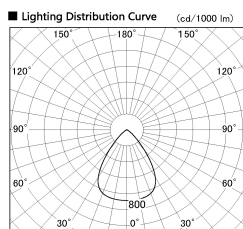

Item no. SD381-2560W9027-IK

Series Name: Cledy versa R-G (In-track)
(SD381-IK)

Installation	Track Mount
Type	
Fixture wattage	23W
Beam angle	74 deg
Color Temp.	2700K
CRI	Ra>90
Luminous	2164 lm
Body	Die-castaluminumalloy
Body finish	White
Trim finish	White
Reflector finish	N/A
IP Rate	IP20
Light source	COBmodule
Input Voltage	AC220~240V
Dimming Type	Non-Dimmable
Certificate	CE,CCC
Cut Hole	N/A