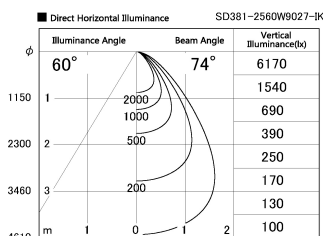

Item no. SD381-2560W9027-IK

Series Name: Cledy versa R-G (In-track)
(SD381-IK)

Installation	Track Mount
Type	Cledy versa R-G (In-track) (SD381-IK)
Fixture wattage	23W
Beam angle	74 deg
Color Temp.	2700K
CRI	Ra>90
Luminous	2164 lm
Body	Die-castaluminumalloy
Body finish	White
Trim finish	White
Reflector finish	N/A
IP Rate	IP20
Light source	COBmodule
Input Voltage	AC220~240V
Dimming Type	Non-Dimmable
Certificate	CE,CCC
Cut Hole	N/A