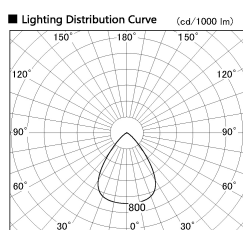

Item no. SD381-2560W9027-IK

Series Name: Cledy versa R-G (In-track)
(SD381-IK)

Installation	Track Mount
Type	Cledy versa R-G (In-track) (SD381-IK)
Fixture wattage	23W
Beam angle	74 deg
Color Temp.	2700K
CRI	Ra>90
Luminous	2164 lm
Body	Die-castaluminumalloy
Body finish	White
Trim finish	White
Reflector finish	N/A
IP Rate	IP20
Light source	COBmodule
Input Voltage	AC220~240V
Dimming Type	Non-Dimmable
Certificate	CE,CCC
Cut Hole	N/A