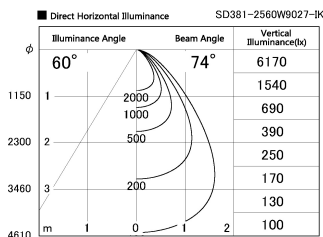

Item no. SD381-2560W9027-IK

Series Name: Cledy versa R-G (In-track)
(SD381-IK)

Installation	Track Mount
Type	
Fixture wattage	23W
Beam angle	74 deg
Color Temp.	2700K
CRI	Ra>90
Luminous	2164 lm
Body	Die-castaluminumalloy
Body finish	White
Trim finish	White
Reflector finish	N/A
IP Rate	IP20
Light source	COBmodule
Input Voltage	AC220~240V
Dimming Type	Non-Dimmable
Certificate	CE,CCC
Cut Hole	N/A