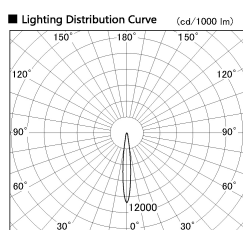

Item no. SD381-2015W9027-IK

Series Name: Cledy versa R-G (In-track)
(SD381-IK)

■ Direct Horizontal Illuminance SD381-2015W9027-IK

φ	Illuminance Angle	Beam Angle	Vertical Illuminance (lx)
190	11°	12°	82850
1			20710
			9210
380			5180
2			3310
			2300
570			1690
3			1290
770			1290

Installation	Track Mount
Type	Cledy versa R-G (In-track) (SD381-IK)
Fixture wattage	20W
Beam angle	12 deg
Color Temp.	2700K
CRI	Ra>90
Luminous	1959 lm
Body	Die-castaluminumalloy
Body finish	White
Trim finish	White
Reflector finish	N/A
IP Rate	IP20
Light source	COBmodule
Input Voltage	AC220~240V
Dimming Type	Non-Dimmable
Certificate	CE,CCC
Cut Hole	N/A