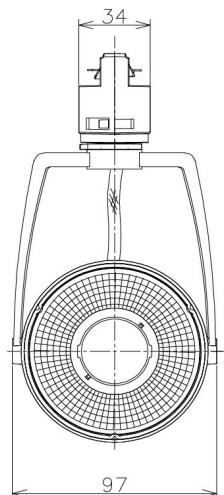

Item no. SD381-2015W9027-IK

Series Name: Cledy versa R-G (In-track)
(SD381-IK)

■ Direct Horizontal Illuminance SD381-2015W9027-IK

φ	Illuminance Angle	Beam Angle	Vertical Illuminance (lx)
190	11°	12°	82850
1			20710
1	20000		9210
1	10000		5180
380	2		3310
2	5000		2300
570	3		1690
3	2000		1290
770	m	1 0 1 2	

Installation	Track Mount
Type	
Fixture wattage	20W
Beam angle	12 deg
Color Temp.	2700K
CRI	Ra>90
Luminous	1959 lm
Body	Die-castaluminumalloy
Body finish	White
Trim finish	White
Reflector finish	N/A
IP Rate	IP20
Light source	COBmodule
Input Voltage	AC220~240V
Dimming Type	Non-Dimmable
Certificate	CE,CCC
Cut Hole	N/A