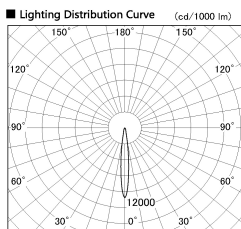

Item no. SD381-2015W9027-IK

Series Name: Cledy versa R-G (In-track)
(SD381-IK)

■ Direct Horizontal Illuminance SD381-2015W9027-IK

φ	Illuminance Angle	Beam Angle	Vertical Illuminance (lx)
190	11°	12°	82850
1			20710
1	20000		9210
1	10000		5180
380	2		3310
2	5000		2300
570	3		1690
3	2000		1290
770	m	1 0 1 2	

Installation	Track Mount
Type	
Fixture wattage	20W
Beam angle	12 deg
Color Temp.	2700K
CRI	Ra>90
Luminous	1959 lm
Body	Die-castaluminumalloy
Body finish	White
Trim finish	White
Reflector finish	N/A
IP Rate	IP20
Light source	COBmodule
Input Voltage	AC220~240V
Dimming Type	Non-Dimmable
Certificate	CE,CCC
Cut Hole	N/A