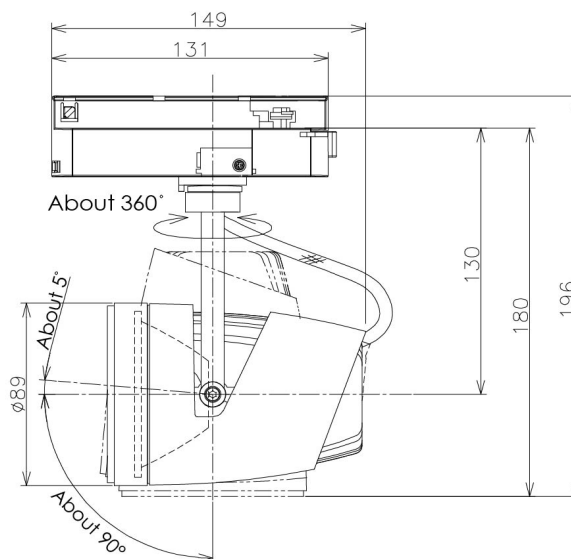

Item no. SD381-2015W9027-IK

Series Name: Cledy versa R-G (In-track)
(SD381-IK)

■ Direct Horizontal Illuminance SD381-2015W9027-IK

φ	Illuminance Angle	Beam Angle	Vertical Illuminance (lx)
190	11°	12°	82850
1			20710
1	20000		9210
1	10000		5180
380	2		3310
2	5000		2300
570	3		1690
3	2000		1290
770	m	1 0 1 2	

Installation	Track Mount
Type	
Fixture wattage	20W
Beam angle	12 deg
Color Temp.	2700K
CRI	Ra>90
Luminous	1959 lm
Body	Die-castaluminumalloy
Body finish	White
Trim finish	White
Reflector finish	N/A
IP Rate	IP20
Light source	COBmodule
Input Voltage	AC220~240V
Dimming Type	Non-Dimmable
Certificate	CE,CCC
Cut Hole	N/A