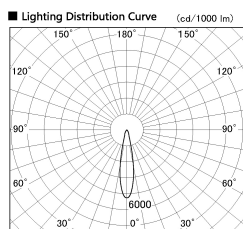

Item no. SD381-2020W9027-IK

Series Name: Cledy versa R-G (In-track)
(SD381-IK)

■ Direct Horizontal Illuminance SD381-2020W9027-IK

φ	Illuminance Angle	Beam Angle	Vertical Illuminance (lx)
	20°	21°	40930
350	20000		10230
	10000		4550
700	5000		2560
	2000		1640
1050	1000		1140
1410			840
			640

Installation	Track Mount
Type	Cledy versa R-G (In-track) (SD381-IK)
Fixture wattage	20W
Beam angle	21 deg
Color Temp.	2700K
CRI	Ra>90
Luminous	1991 lm
Body	Die-castaluminumalloy
Body finish	White
Trim finish	White
Reflector finish	N/A
IP Rate	IP20
Light source	COBmodule
Input Voltage	AC220~240V
Dimming Type	Non-Dimmable
Certificate	CE,CCC
Cut Hole	N/A