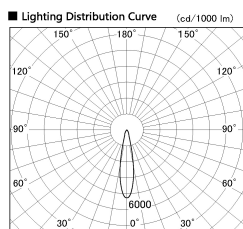

Item no. SD381-2020W9027-IK

Series Name: Cledy versa R-G (In-track)
(SD381-IK)

■ Direct Horizontal Illuminance SD381-2020W9027-IK

Illuminance Angle	Beam Angle	Vertical Illuminance (lx)
20°	21°	40930
1		10230
		4550
		2560
700	2	1640
		1140
1050	3	840
1410	m	640

Installation	Track Mount
Type	
Fixture wattage	20W
Beam angle	21 deg
Color Temp.	2700K
CRI	Ra>90
Luminous	1991 lm
Body	Die-castaluminumalloy
Body finish	White
Trim finish	White
Reflector finish	N/A
IP Rate	IP20
Light source	COBmodule
Input Voltage	AC220~240V
Dimming Type	Non-Dimmable
Certificate	CE,CCC
Cut Hole	N/A