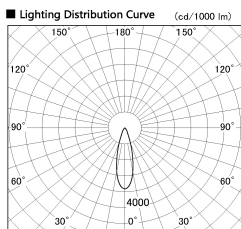

Item no. SD381-2030W9027-IK

Series Name: Cledy versa R-G (In-track)
(SD381-IK)

Installation	Track Mount
Type	
Fixture wattage	20W
Beam angle	29 deg
Color Temp.	2700K
CRI	Ra>90
Luminous	1973 lm
Body	Die-castaluminumalloy
Body finish	White
Trim finish	White
Reflector finish	N/A
IP Rate	IP20
Light source	COBmodule
Input Voltage	AC220~240V
Dimming Type	Non-Dimmable
Certificate	CE,CCC
Cut Hole	N/A