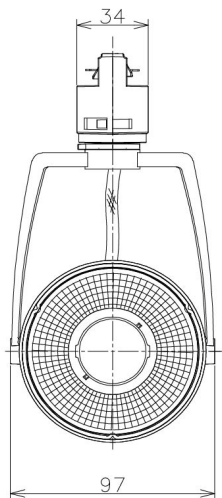

Item no. SD381-2030W9027-IK

Series Name: Cledy versa R-G (In-track)  
(SD381-IK)

Installation	Track Mount
Type	Cledy versa R-G (In-track) (SD381-IK)
Fixture wattage	20W
Beam angle	29 deg
Color Temp.	2700K
CRI	Ra>90
Luminous	1973 lm
Body	Die-castaluminumalloy
Body finish	White
Trim finish	White
Reflector finish	N/A
IP Rate	IP20
Light source	COBmodule
Input Voltage	AC220~240V
Dimming Type	Non-Dimmable
Certificate	CE,CCC
Cut Hole	N/A