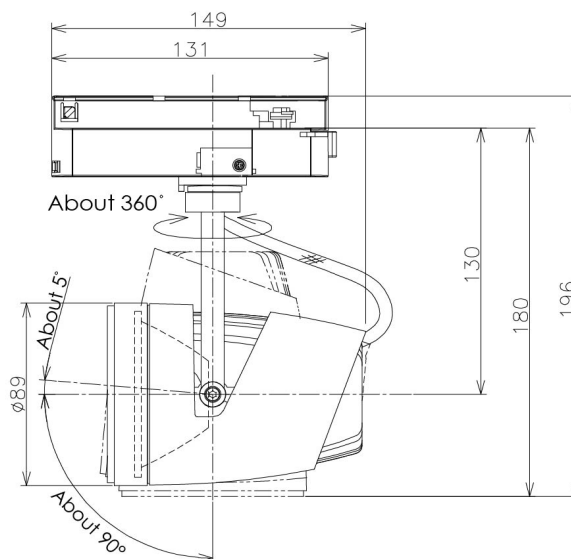

Item no. SD381-2030W9027-IK

Series Name: Cledy versa R-G (In-track)
(SD381-IK)

Installation	Track Mount
Type	
Fixture wattage	20W
Beam angle	29 deg
Color Temp.	2700K
CRI	Ra>90
Luminous	1973 lm
Body	Die-castaluminumalloy
Body finish	White
Trim finish	White
Reflector finish	N/A
IP Rate	IP20
Light source	COBmodule
Input Voltage	AC220~240V
Dimming Type	Non-Dimmable
Certificate	CE,CCC
Cut Hole	N/A