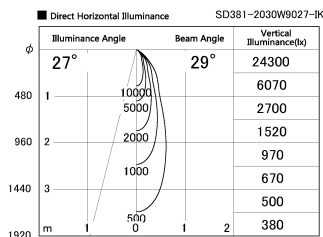

Item no. SD381-2030W9027-IK

Series Name: Cledy versa R-G (In-track)  
(SD381-IK)

Installation	Track Mount
Type	Cledy versa R-G (In-track) (SD381-IK)
Fixture wattage	20W
Beam angle	29 deg
Color Temp.	2700K
CRI	Ra>90
Luminous	1973 lm
Body	Die-castaluminumalloy
Body finish	White
Trim finish	White
Reflector finish	N/A
IP Rate	IP20
Light source	COBmodule
Input Voltage	AC220~240V
Dimming Type	Non-Dimmable
Certificate	CE,CCC
Cut Hole	N/A