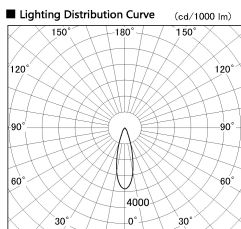

Item no. SD381-2030W9027-IK

Series Name: Cledy versa R-G (In-track)  
(SD381-IK)

Installation	Track Mount
Type	Cledy versa R-G (In-track) (SD381-IK)
Fixture wattage	20W
Beam angle	29 deg
Color Temp.	2700K
CRI	Ra>90
Luminous	1973 lm
Body	Die-castaluminumalloy
Body finish	White
Trim finish	White
Reflector finish	N/A
IP Rate	IP20
Light source	COBmodule
Input Voltage	AC220~240V
Dimming Type	Non-Dimmable
Certificate	CE,CCC
Cut Hole	N/A