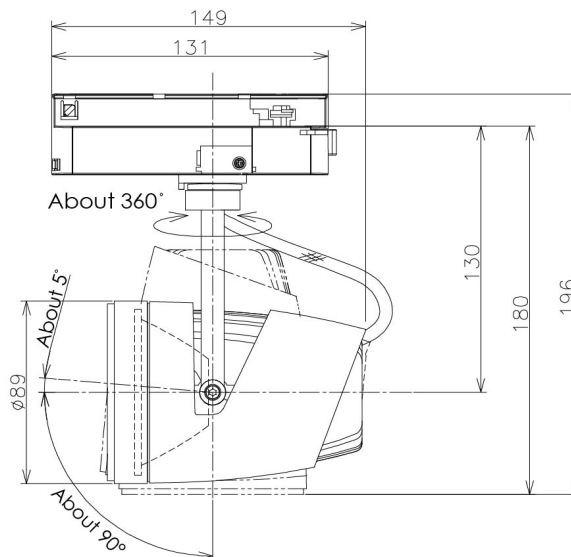

Item no. SD381-2030W9027-IK

Series Name: Cledy versa R-G (In-track)  
(SD381-IK)

Installation	Track Mount
Type	Cledy versa R-G (In-track) (SD381-IK)
Fixture wattage	20W
Beam angle	29 deg
Color Temp.	2700K
CRI	Ra>90
Luminous	1973 lm
Body	Die-castaluminumalloy
Body finish	White
Trim finish	White
Reflector finish	N/A
IP Rate	IP20
Light source	COBmodule
Input Voltage	AC220~240V
Dimming Type	Non-Dimmable
Certificate	CE,CCC
Cut Hole	N/A