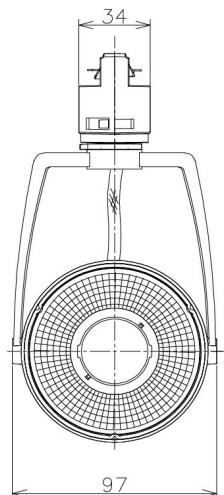

Item no. SD381-2030W9027-IK

Series Name: Cledy versa R-G (In-track)
(SD381-IK)

Installation	Track Mount
Type	
Fixture wattage	20W
Beam angle	29 deg
Color Temp.	2700K
CRI	Ra>90
Luminous	1973 lm
Body	Die-castaluminumalloy
Body finish	White
Trim finish	White
Reflector finish	N/A
IP Rate	IP20
Light source	COBmodule
Input Voltage	AC220~240V
Dimming Type	Non-Dimmable
Certificate	CE,CCC
Cut Hole	N/A