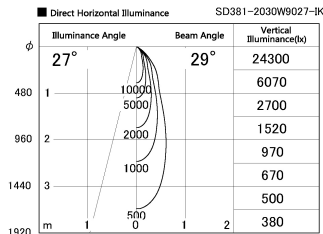

Item no. SD381-2030W9027-IK

Series Name: Cledy versa R-G (In-track)
(SD381-IK)

Installation	Track Mount
Type	
Fixture wattage	20W
Beam angle	29 deg
Color Temp.	2700K
CRI	Ra>90
Luminous	1973 lm
Body	Die-castaluminumalloy
Body finish	White
Trim finish	White
Reflector finish	N/A
IP Rate	IP20
Light source	COBmodule
Input Voltage	AC220~240V
Dimming Type	Non-Dimmable
Certificate	CE,CCC
Cut Hole	N/A