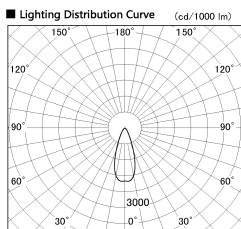

Item no. SD381-2040W9027-IK

Series Name: Cledy versa R-G (In-track)
(SD381-IK)

Installation	Track Mount
Type	
Fixture wattage	20W
Beam angle	38 deg
Color Temp.	2700K
CRI	Ra>90
Luminous	1918 lm
Body	Die-castaluminumalloy
Body finish	White
Trim finish	White
Reflector finish	N/A
IP Rate	IP20
Light source	COBmodule
Input Voltage	AC220~240V
Dimming Type	Non-Dimmable
Certificate	CE,CCC
Cut Hole	N/A