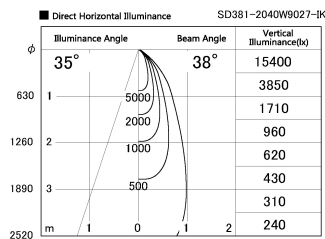

Item no. SD381-2040W9027-IK

Series Name: Cledy versa R-G (In-track)
(SD381-IK)

Installation	Track Mount
Type	
Fixture wattage	20W
Beam angle	38 deg
Color Temp.	2700K
CRI	Ra>90
Luminous	1918 lm
Body	Die-castaluminumalloy
Body finish	White
Trim finish	White
Reflector finish	N/A
IP Rate	IP20
Light source	COBmodule
Input Voltage	AC220~240V
Dimming Type	Non-Dimmable
Certificate	CE,CCC
Cut Hole	N/A