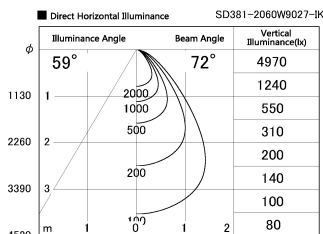

Item no. SD381-2060W9027-IK

Series Name: Cledy versa R-G (In-track)
(SD381-IK)

Installation	Track Mount
Type	Cledy versa R-G (In-track) (SD381-IK)
Fixture wattage	20W
Beam angle	72 deg
Color Temp.	2700K
CRI	Ra>90
Luminous	1680 lm
Body	Die-castaluminumalloy
Body finish	White
Trim finish	White
Reflector finish	N/A
IP Rate	IP20
Light source	COBmodule
Input Voltage	AC220~240V
Dimming Type	Non-Dimmable
Certificate	CE,CCC
Cut Hole	N/A