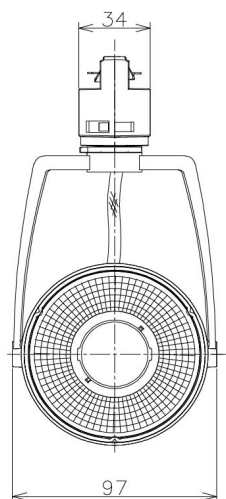

Item no. SD381-2060W9027-IK

Series Name: Cledy versa R-G (In-track)
(SD381-IK)

Installation	Track Mount
Type	Cledy versa R-G (In-track) (SD381-IK)
Fixture wattage	20W
Beam angle	72 deg
Color Temp.	2700K
CRI	Ra>90
Luminous	1680 lm
Body	Die-castaluminumalloy
Body finish	White
Trim finish	White
Reflector finish	N/A
IP Rate	IP20
Light source	COBmodule
Input Voltage	AC220~240V
Dimming Type	Non-Dimmable
Certificate	CE,CCC
Cut Hole	N/A