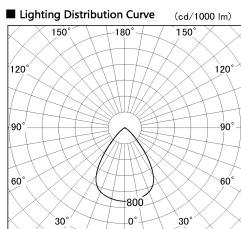

Item no. SD381-2060W9027-IK

Series Name: Cledy versa R-G (In-track)  
(SD381-IK)

Installation	Track Mount
Type	
Fixture wattage	20W
Beam angle	72 deg
Color Temp.	2700K
CRI	Ra>90
Luminous	1680 lm
Body	Die-castaluminumalloy
Body finish	White
Trim finish	White
Reflector finish	N/A
IP Rate	IP20
Light source	COBmodule
Input Voltage	AC220~240V
Dimming Type	Non-Dimmable
Certificate	CE,CCC
Cut Hole	N/A