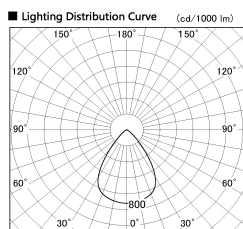

Item no. SD381-2060W9027-IK

Series Name: Cledy versa R-G (In-track)
(SD381-IK)

Installation	Track Mount
Type	Cledy versa R-G (In-track) (SD381-IK)
Fixture wattage	20W
Beam angle	72 deg
Color Temp.	2700K
CRI	Ra>90
Luminous	1680 lm
Body	Die-castaluminumalloy
Body finish	White
Trim finish	White
Reflector finish	N/A
IP Rate	IP20
Light source	COBmodule
Input Voltage	AC220~240V
Dimming Type	Non-Dimmable
Certificate	CE,CCC
Cut Hole	N/A