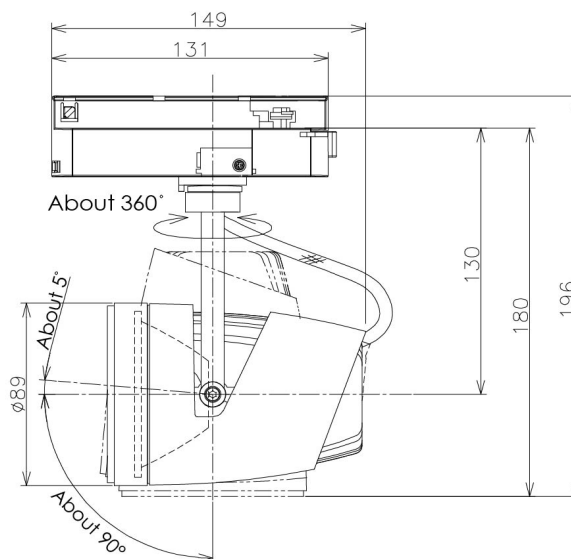

Item no. SD381-2060W9027-IK

Series Name: Cledy versa R-G (In-track)  
(SD381-IK)

Installation	Track Mount
Type	
Fixture wattage	20W
Beam angle	72 deg
Color Temp.	2700K
CRI	Ra>90
Luminous	1680 lm
Body	Die-castaluminumalloy
Body finish	White
Trim finish	White
Reflector finish	N/A
IP Rate	IP20
Light source	COBmodule
Input Voltage	AC220~240V
Dimming Type	Non-Dimmable
Certificate	CE,CCC
Cut Hole	N/A