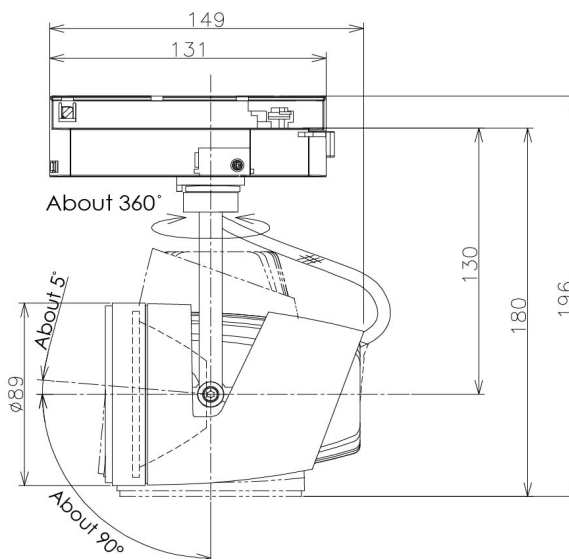

Item no. SD381-2060W9027-IK

Series Name: Cledy versa R-G (In-track)
(SD381-IK)

Installation	Track Mount
Type	Cledy versa R-G (In-track) (SD381-IK)
Fixture wattage	20W
Beam angle	72 deg
Color Temp.	2700K
CRI	Ra>90
Luminous	1680 lm
Body	Die-castaluminumalloy
Body finish	White
Trim finish	White
Reflector finish	N/A
IP Rate	IP20
Light source	COBmodule
Input Voltage	AC220~240V
Dimming Type	Non-Dimmable
Certificate	CE,CCC
Cut Hole	N/A