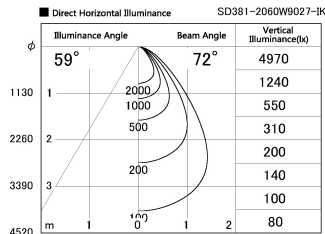

Item no. SD381-2060W9027-IK

Series Name: Cledy versa R-G (In-track)  
(SD381-IK)

Installation	Track Mount
Type	
Fixture wattage	20W
Beam angle	72 deg
Color Temp.	2700K
CRI	Ra>90
Luminous	1680 lm
Body	Die-castaluminumalloy
Body finish	White
Trim finish	White
Reflector finish	N/A
IP Rate	IP20
Light source	COBmodule
Input Voltage	AC220~240V
Dimming Type	Non-Dimmable
Certificate	CE,CCC
Cut Hole	N/A