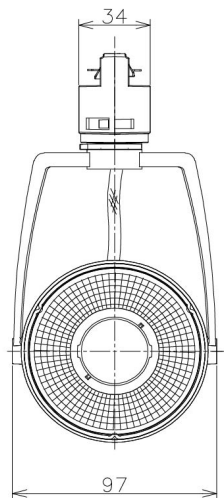

Item no. SD381-2060W9027-IK

Series Name: Cledy versa R-G (In-track)  
(SD381-IK)

Installation	Track Mount
Type	
Fixture wattage	20W
Beam angle	72 deg
Color Temp.	2700K
CRI	Ra>90
Luminous	1680 lm
Body	Die-castaluminumalloy
Body finish	White
Trim finish	White
Reflector finish	N/A
IP Rate	IP20
Light source	COBmodule
Input Voltage	AC220~240V
Dimming Type	Non-Dimmable
Certificate	CE,CCC
Cut Hole	N/A