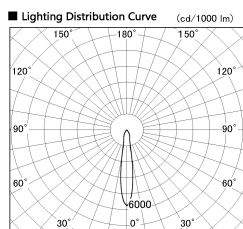

Item no. SD381-1915W9027-IK

Series Name: Cledy versa R-G (In-track)
(SD381-IK)

Installation	Track Mount
Type	
Fixture wattage	18.6W
Beam angle	17 deg
Color Temp.	2700K
CRI	Ra>90
Luminous	1638 lm
Body	Die-castaluminumalloy
Body finish	White
Trim finish	White
Reflector finish	N/A
IP Rate	IP20
Light source	COBmodule
Input Voltage	AC220~240V
Dimming Type	Non-Dimmable
Certificate	CE,CCC
Cut Hole	N/A