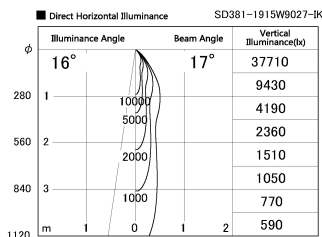

Item no. SD381-1915W9027-IK

Series Name: Cledy versa R-G (In-track)
(SD381-IK)

Installation	Track Mount
Type	
Fixture wattage	18.6W
Beam angle	17 deg
Color Temp.	2700K
CRI	Ra>90
Luminous	1638 lm
Body	Die-castaluminumalloy
Body finish	White
Trim finish	White
Reflector finish	N/A
IP Rate	IP20
Light source	COBmodule
Input Voltage	AC220~240V
Dimming Type	Non-Dimmable
Certificate	CE,CCC
Cut Hole	N/A