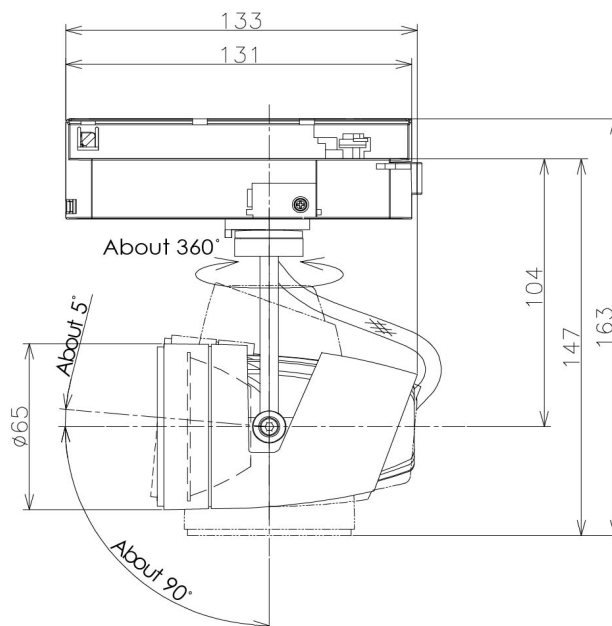

Item no. SD381-1920W9027-IK

Series Name: Cledy versa R-G (In-track)  
(SD381-IK)

Installation	Track Mount
Type	
Fixture wattage	18.6W
Beam angle	18 deg
Color Temp.	2700K
CRI	Ra>90
Luminous	1548 lm
Body	Die-castaluminumalloy
Body finish	White
Trim finish	White
Reflector finish	N/A
IP Rate	IP20
Light source	COBmodule
Input Voltage	AC220~240V
Dimming Type	Non-Dimmable
Certificate	CE,CCC
Cut Hole	N/A