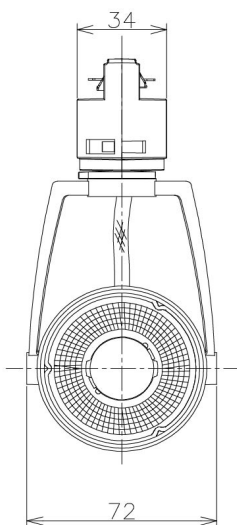

Item no. SD381-1920W9027-IK

Series Name: Cledy versa R-G (In-track)  
(SD381-IK)

Installation	Track Mount
Type	
Fixture wattage	18.6W
Beam angle	18 deg
Color Temp.	2700K
CRI	Ra>90
Luminous	1548 lm
Body	Die-castaluminumalloy
Body finish	White
Trim finish	White
Reflector finish	N/A
IP Rate	IP20
Light source	COBmodule
Input Voltage	AC220~240V
Dimming Type	Non-Dimmable
Certificate	CE,CCC
Cut Hole	N/A