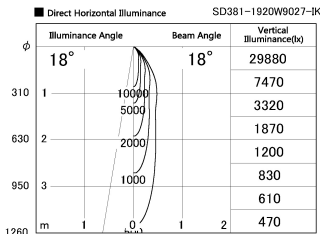

Item no. SD381-1920W9027-IK

Series Name: Cledy versa R-G (In-track)  
(SD381-IK)

Installation	Track Mount
Type	
Fixture wattage	18.6W
Beam angle	18 deg
Color Temp.	2700K
CRI	Ra>90
Luminous	1548 lm
Body	Die-castaluminumalloy
Body finish	White
Trim finish	White
Reflector finish	N/A
IP Rate	IP20
Light source	COBmodule
Input Voltage	AC220~240V
Dimming Type	Non-Dimmable
Certificate	CE,CCC
Cut Hole	N/A