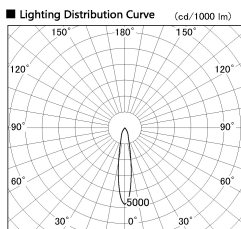

Item no. SD381-1920W9027-IK

Series Name: Cledy versa R-G (In-track)
(SD381-IK)

Direct Horizontal Illuminance SD381-1920W9027-IK

Beam Angle	Vertical Illuminance (lx)
18°	29880
18°	7470
18°	3320
18°	1870
18°	1200
18°	830
18°	610
18°	470

Installation	Track Mount
Type	
Fixture wattage	18.6W
Beam angle	18 deg
Color Temp.	2700K
CRI	Ra>90
Luminous	1548 lm
Body	Die-cast aluminum alloy
Body finish	White
Trim finish	White
Reflector finish	N/A
IP Rate	IP20
Light source	COB module
Input Voltage	AC220~240V
Dimming Type	Non-Dimmable
Certificate	CE,CCC
Cut Hole	N/A