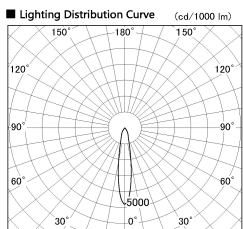

Item no. SD381-1920W9027-IK

Series Name: Cledy versa R-G (In-track)  
(SD381-IK)

Installation	Track Mount
Type	
Fixture wattage	18.6W
Beam angle	18 deg
Color Temp.	2700K
CRI	Ra>90
Luminous	1548 lm
Body	Die-castaluminumalloy
Body finish	White
Trim finish	White
Reflector finish	N/A
IP Rate	IP20
Light source	COBmodule
Input Voltage	AC220~240V
Dimming Type	Non-Dimmable
Certificate	CE,CCC
Cut Hole	N/A