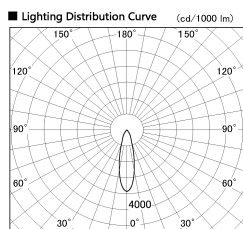

Item no. SD381-1930W9027-IK

Series Name: Cledy versa R-G (In-track)
(SD381-IK)

■ Direct Horizontal Illuminance SD381-1930W9027-IK

φ	Illuminance Angle	Beam Angle	Vertical Illuminance (lx)
440	25°	27°	18960
1			4740
2			2110
880			1180
2			760
1330			530
3			390
1770			300

Installation	Track Mount
Type	Cledy versa R-G (In-track) (SD381-IK)
Fixture wattage	18.6W
Beam angle	27 deg
Color Temp.	2700K
CRI	Ra>90
Luminous	1526 lm
Body	Die-cast aluminum alloy
Body finish	White
Trim finish	White
Reflector finish	N/A
IP Rate	IP20
Light source	COB module
Input Voltage	AC220~240V
Dimming Type	Non-Dimmable
Certificate	CE,CCC
Cut Hole	N/A