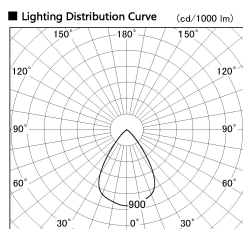

Item no. SD381-1960W9027-IK

Series Name: Cledy versa R-G (In-track)
(SD381-IK)

Installation	Track Mount
Type	Cledy versa R-G (In-track) (SD381-IK)
Fixture wattage	18.6W
Beam angle	68 deg
Color Temp.	2700K
CRI	Ra>90
Luminous	1456 lm
Body	Die-castaluminumalloy
Body finish	White
Trim finish	White
Reflector finish	N/A
IP Rate	IP20
Light source	COBmodule
Input Voltage	AC220~240V
Dimming Type	Non-Dimmable
Certificate	CE,CCC
Cut Hole	N/A