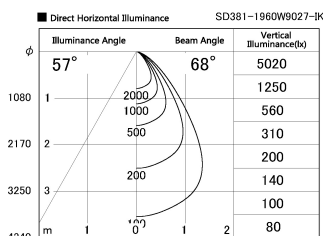

Item no. SD381-1960W9027-IK

Series Name: Cledy versa R-G (In-track)
(SD381-IK)

Installation	Track Mount
Type	Cledy versa R-G (In-track) (SD381-IK)
Fixture wattage	18.6W
Beam angle	68 deg
Color Temp.	2700K
CRI	Ra>90
Luminous	1456 lm
Body	Die-castaluminumalloy
Body finish	White
Trim finish	White
Reflector finish	N/A
IP Rate	IP20
Light source	COBmodule
Input Voltage	AC220~240V
Dimming Type	Non-Dimmable
Certificate	CE,CCC
Cut Hole	N/A