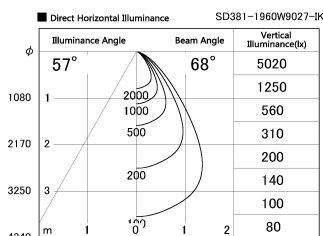

Item no. SD381-1960W9027-IK

Series Name: Cledy versa R-G (In-track)  
(SD381-IK)

Installation	Track Mount
Type	
Fixture wattage	18.6W
Beam angle	68 deg
Color Temp.	2700K
CRI	Ra>90
Luminous	1456 lm
Body	Die-castaluminumalloy
Body finish	White
Trim finish	White
Reflector finish	N/A
IP Rate	IP20
Light source	COBmodule
Input Voltage	AC220~240V
Dimming Type	Non-Dimmable
Certificate	CE,CCC
Cut Hole	N/A