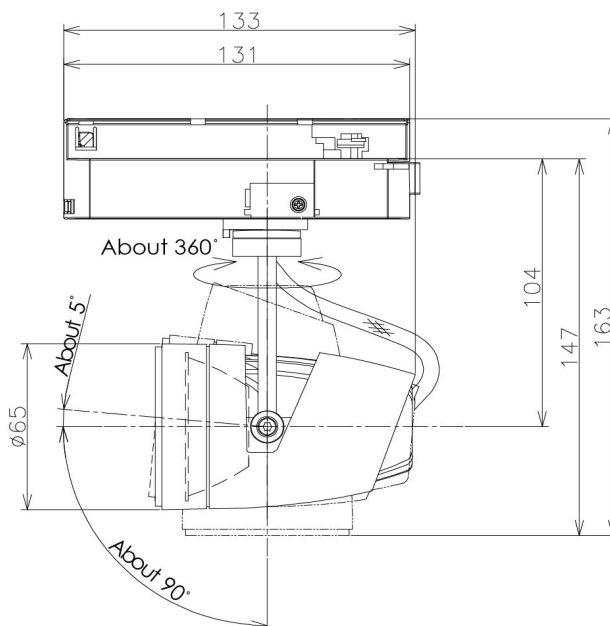

Item no. SD381-1960W9027-IK

Series Name: Cledy versa R-G (In-track)  
(SD381-IK)

Installation	Track Mount
Type	
Fixture wattage	18.6W
Beam angle	68 deg
Color Temp.	2700K
CRI	Ra>90
Luminous	1456 lm
Body	Die-castaluminumalloy
Body finish	White
Trim finish	White
Reflector finish	N/A
IP Rate	IP20
Light source	COBmodule
Input Voltage	AC220~240V
Dimming Type	Non-Dimmable
Certificate	CE,CCC
Cut Hole	N/A