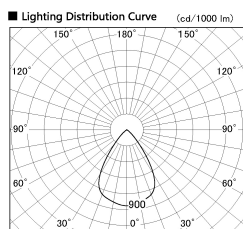

Item no. SD381-1960W9027-IK

Series Name: Cledy versa R-G (In-track)  
(SD381-IK)

Installation	Track Mount
Type	
Fixture wattage	18.6W
Beam angle	68 deg
Color Temp.	2700K
CRI	Ra>90
Luminous	1456 lm
Body	Die-castaluminumalloy
Body finish	White
Trim finish	White
Reflector finish	N/A
IP Rate	IP20
Light source	COBmodule
Input Voltage	AC220~240V
Dimming Type	Non-Dimmable
Certificate	CE,CCC
Cut Hole	N/A