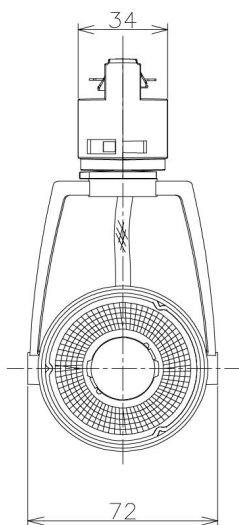

Item no. SD381-1960W9027-IK

Series Name: Cledy versa R-G (In-track)  
(SD381-IK)

Installation	Track Mount
Type	
Fixture wattage	18.6W
Beam angle	68 deg
Color Temp.	2700K
CRI	Ra>90
Luminous	1456 lm
Body	Die-castaluminumalloy
Body finish	White
Trim finish	White
Reflector finish	N/A
IP Rate	IP20
Light source	COBmodule
Input Voltage	AC220~240V
Dimming Type	Non-Dimmable
Certificate	CE,CCC
Cut Hole	N/A