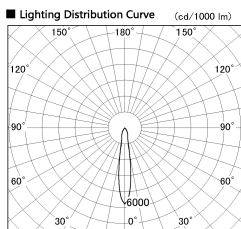

Item no. SD381-1115W9027-IK

Series Name: Cledy versa R-G (In-track)  
(SD381-IK)

■ Direct Horizontal Illuminance SD381-1115W9027-IK

| φ    | Illuminance Angle | Beam Angle | Vertical Illuminance (lx) |
|------|-------------------|------------|---------------------------|
|      | 16°               | 17°        | 22880                     |
| 280  | 10000             | 5000       | 5720                      |
| 560  | 2000              |            | 2540                      |
| 840  | 1000              |            | 1430                      |
| 1120 | 500               |            | 920                       |
|      |                   |            | 640                       |
|      |                   |            | 470                       |
|      |                   |            | 360                       |

|                  |                       |
|------------------|-----------------------|
| Installation     | Track Mount           |
| Type             |                       |
| Fixture wattage  | 10.5W                 |
| Beam angle       | 17 deg                |
| Color Temp.      | 2700K                 |
| CRI              | Ra>90                 |
| Luminous         | 993 lm                |
| Body             | Die-castaluminumalloy |
| Body finish      | White                 |
| Trim finish      | White                 |
| Reflector finish | N/A                   |
| IP Rate          | IP20                  |
| Light source     | COBmodule             |
| Input Voltage    | AC220~240V            |
| Dimming Type     | Non-Dimmable          |
| Certificate      | CE,CCC                |
| Cut Hole         | N/A                   |